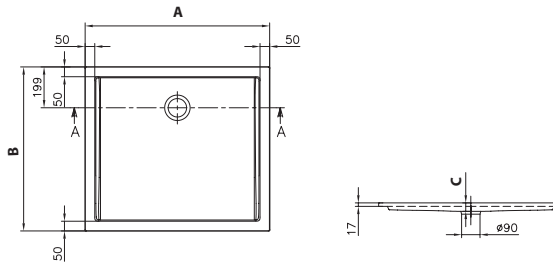

Shower trays

DESIGN

SHOWER TRAY FUTURION FLAT

Model number		A	B	C
UDQ180FFL2V	1000 x 800 mm	1000	800	17
rectangular				

DESIGN