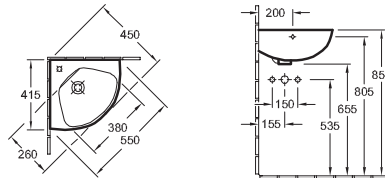

CORNER HANDWASHBASIN COMPACT O.NOVO

START

Model number

7327 40

415 mm side length

suitable for 1-hole tap fittings, tap hole punched out, with overflow