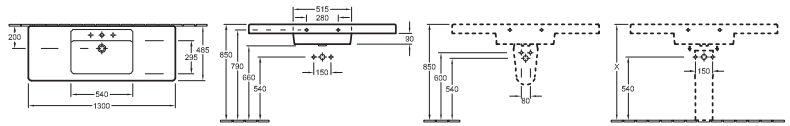

Washbasins

VANITY WASHBASIN ARCHITECTURA

Model number

6118 13	1300 x 485 mm

suitable for 3-hole tap fittings, central tap hole punched out, with overflow

Accessories

pedestal, trap cover