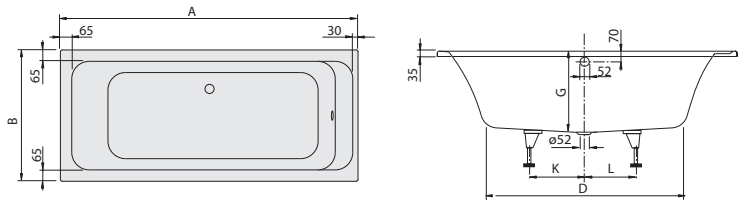

Baths

BATH ARCHITECTURA

Model number		A	B	D	G	K	L
UBA178ARA2V	1700 x 800 mm	1695	800	1172	480	390	390
UBA180ARA2V	1800 x 800 mm	1795	795	1167	500	390	390
UBA199ARA2V	1900 x 900 mm	1895	900	1210	500	400	400

Accessories

matching waste/overflow combination, pipe interruptor, overflow filler (Multiplex Trio)