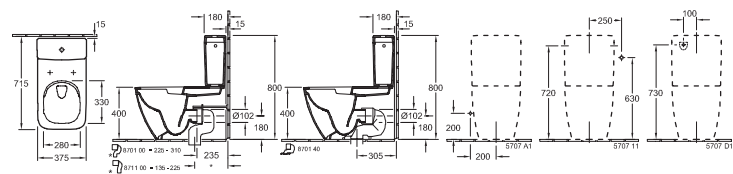

WASHDOWN WC FOR CLOSE-COUPLED WC-SUITE, RIMLESS VENTICELLO

Model number

4612 R0	375 x 700 mm

Accessories

WC-seat and cover SlimSeat (Wrapover), WC-seat and cover SlimSeat Line (Sandwich), WC-seat and cover, cistern