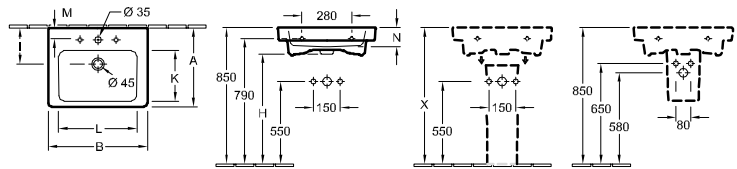

Washbasins

DESIGN

WASHBASIN SUBWAY 2.0

Model number		A	B	H	I	K	L	M	N
7113 55	550 x 440 mm	440	550	705	200	280	430	70	100
7113 60	600 x 470 mm	470	600	700	215	300	465	55	105
7113 65	650 x 470 mm	470	650	700	215	300	500	60	105

suitable for 3-hole tap fittings, central tap hole punched out, with overflow

Accessories

pedestal, trap cover

DESIGN