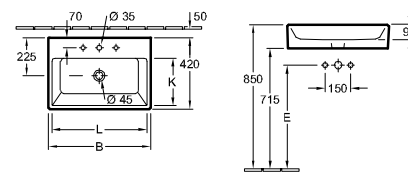

SURFACE-MOUNTED WASHBASIN MEMENTO

Model number

Model number		B	E	K	L
5135 50	500 x 420 mm	500	550	265	470
5135 60	600 x 420 mm	600	615	270	565

suitable for 3-hole tap fittings, central tap hole punched out, with overflow