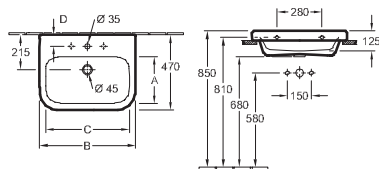

Washbasins

WASHBASIN ARCHITECTURA

PLUS

Model number		A	B	C	D	K	L
4188 5G	550 x 470 mm	300	550	480	70	300	480
4188 6G	600 x 470 mm	295	600	535	70	295	535
4188 KG	650 x 470 mm	295	650	575	65	295	575

suitable for 3-hole tap fittings, central tap hole punched out, with overflow, ground underside