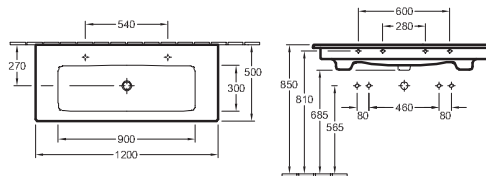

VANITY WASHBASIN VENTICELLO

Model number

4104 CK	1200 x 500 mm, suitable for 2 1-hole tap fittings, tap holes punched out
4104 CL	1200 x 500 mm, suitable for 3-hole tap fittings, central tap hole punched out
with overflow	

DESIGN