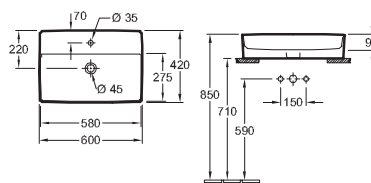

SURFACE-MOUNTED WASHBASIN MEMENTO 2.0

Model number

4A07 60	600 x 420 mm, with overflow
4A07 61	600 x 420 mm, without overflow
4A07 50	500 x 420 mm, with overflow
4A07 51	500 x 420 mm, without overflow

suitable for 3-hole tap fittings, central tap hole punched out