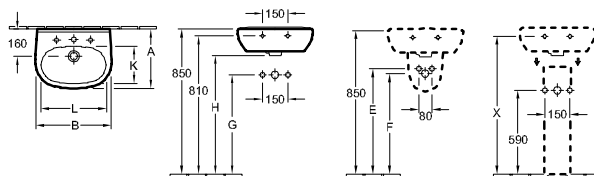

HANDWASHBASIN COMPACT O.NOVO

Model number		A	B	E	F	G	H	K	L	O	P
5360 45	450 x 350 mm	350	450	625	595	575	695	220	390	625	575
5360 50	500 x 400 mm	400	500	620	590	570	690	260	430	620	570

suitable for 3-hole tap fittings, central tap hole punched out, with overflow

Accessories

pedestal, trap cover