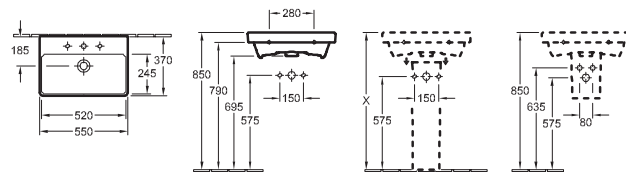

WASHBASIN COMPACT AVENTO

Model number	
4A00 55	550 x 370 mm

suitable for 1-hole tap fittings, tap hole punched out, with overflow

Accessories

pedestal, trap cover

DESIGN