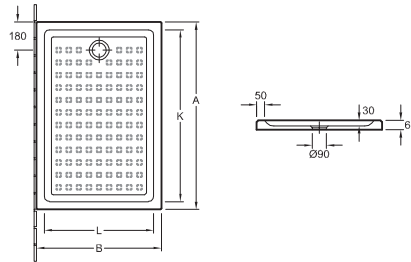

SHOWER TRAY O.NOVO

START

Model number		A	B	K	L
6061 80	1000 x 800 x 60 mm	1000	800	880	680
6062 90	1200 x 900 x 60 mm	1200	900	1080	780

rectangle, suitable for surface-mounted or flush-fit installation