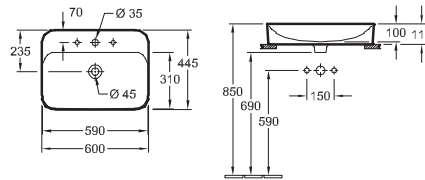

Washbasins

SURFACE-MOUNTED WASHBASIN FINION

Model number

4142 60	600 x 445 mm, suitable for 3-hole tap fittings, central tap hole punched out, with overflow
4143 61	600 x 350 mm, for wall-mounted washbasin mixers or tall pillar tap fittings, without tap hole area, without overflow