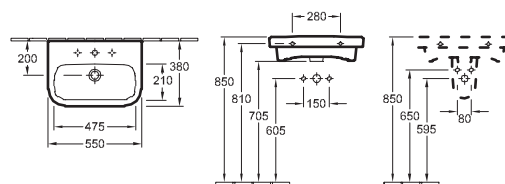

WASHBASIN COMPACT ARCHITECTURA

PLUS

Model number	
4189 55	550 x 380 mm, with overflow
4189 56	550 x 380 mm, without overflow

suitable for 3-hole tap fittings, central tap hole punched out

Accessories

trap cover