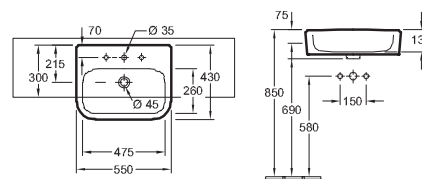

SEMI-RECESSED WASHBASIN ARCHITECTURA

Model number

4190 55	550 x 430 mm

suitable for 3-hole tap fittings, central tap hole punched out, with overflow