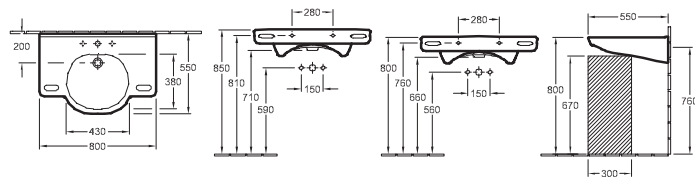

WASHBASIN VITA O.NOVO VITA

START

Model number

4120 80

800 x 550 mm, suitable for 3-hole tap fittings, central tap hole punched out

4120 82

800 x 550 mm, 3 tap hole positions can be selected as required

with overflow