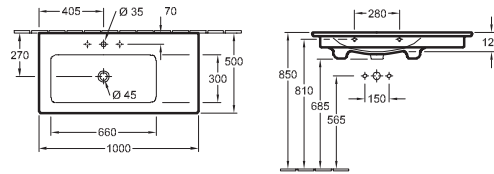

Washbasins

DESIGN

VANITY WASHBASIN VENTICELLO

Model number

4134 L1

1000 x 500 mm

suitable for 3-hole tap fittings, central tap hole punched out, with overflow

DESIGN