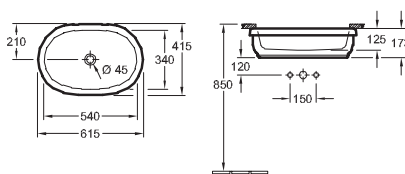

UNDERCOUNTER WASHBASIN ARCHITECTURA

Model number

4176 60	540 x 340 mm

without tap hole area, with overflow, outside surface glazed