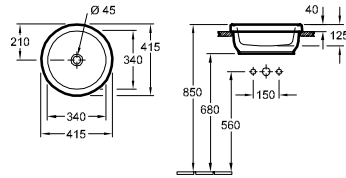

Washbasins

BUILT-IN WASHBASIN ARCHITECTURA

Model number

4165 40

415 mm diameter

without tap hole area, with overflow, outside surface glazed