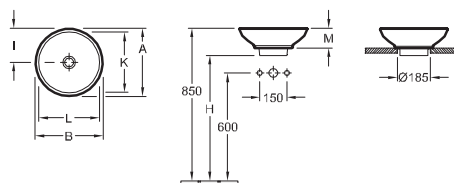

SURFACE-MOUNTED WASHBASIN LOOP & FRIENDS

Model number

Model number		A	B	G	H	I	K	L	M
5144 00	430 mm diameter	430	430	570	690	215	390	390	120
5148 00	380 mm diameter	380	380	580	700	190	340	340	110

for wall-mounted washbasin mixers or tall pillar tap fittings, without tap hole area, with overflow