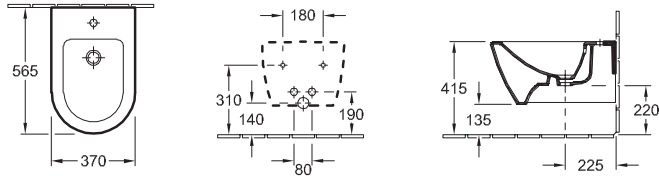

Toilets & Bidets

DESIGN

BIDET SUBWAY 2.0

Model number

5400 00	370 x 565 mm

5406 00	355 x 480 mm

suitable for 1-hole tap fittings, tap hole punched out, with overflow

DESIGN