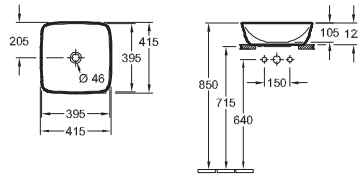

Washbasins

PREMIUM

SURFACE-MOUNTED WASHBASIN ARTIS

Model number

4178 41	410 x 410 mm

for wall-mounted washbasin mixers or tall pillar tap fittings, without tap hole area, without overflow

DESIGN