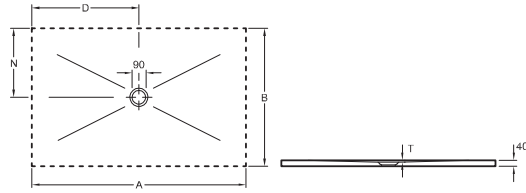

Shower trays

DESIGN

SHOWER TRAY SUBWAY INFINITY

Model number		A	B	D	N	T
6232 34	1500 x 900 x 40 mm	1500	900	750	450	12

available in 19 other stylish ViPrint décors