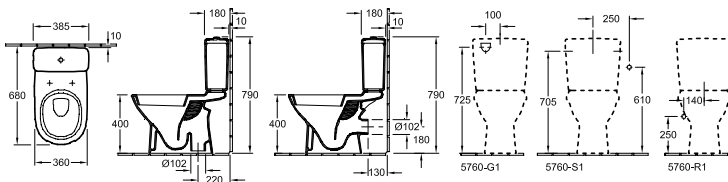

WASHDOWN WC FOR CLOSE-COUPLED WC-SUITE 0.NOVO

Model number

5661 01	360 x 670 mm
5661 10	360 x 670 mm

Accessories

WC-seat and cover, cistern