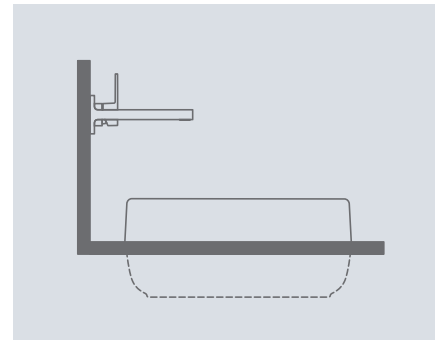

Built-in washbasin for wall outlet tap fitting.