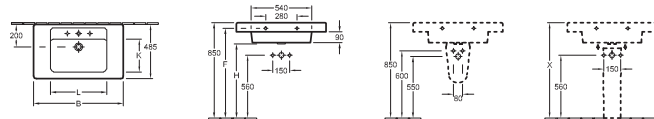

VANITY WASHBASIN ARCHITECTURA

Model number

		B	F	G	H	K	L
6116 10	1000 x 485 mm	1000	790	535	655	290	540
6116 80	800 x 485 mm	800	800	540	660	290	490

suitable for 3-hole tap fittings, central tap hole punched out, with overflow

Accessories

pedestal, trap cover