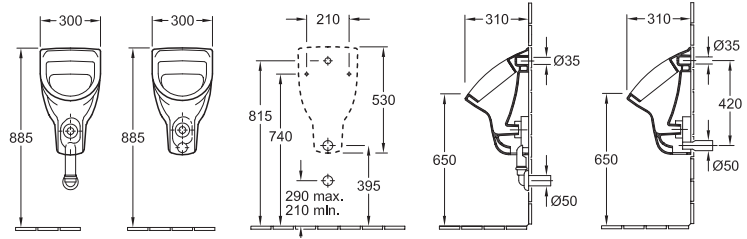

Urinals

START

SIPHONIC URINAL O.NOVO

Model number

7527 00	300 x 530 x 310 mm

START