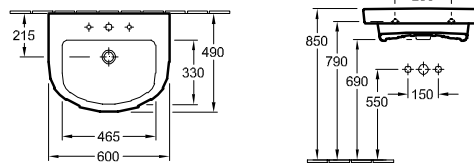

Washbasins

DESIGN

WASHBASIN SUBWAY 2.0

Model number

7114 6G	600 x 490 mm

suitable for 3-hole tap fittings, central tap hole punched out, with overflow, ground underside

DESIGN