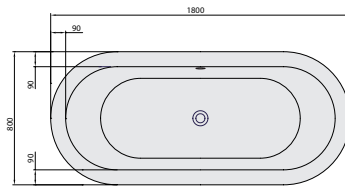

BATH LOOP & FRIENDS

Model number

UBA180LF07PDV | 1800 x 800 mm

Duo, free-standing, incl. panel in the same colour as the bath (acrylic), incl. waste/overflow chrome-plated, with oval outer and inner form, available as Colour on Demand with a coloured panel in more than 200 colours

Accessories

pipe interruptor, overflow filler (Multiplex Trio)