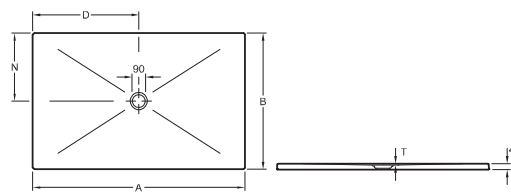

SHOWER TRAY SUBWAY INFINITY

Model number		A	B	D	N	T
6232 45	1600 x 1000 x 40 mm	1600	1000	800	500	12

standard models for all installation types, other dimensions can be cut to size as required, (recommended: Mepa installation system art. no. 9223 76 00), Subway Infinity shower trays are also available in 20 stylish ViPrint décors in addition to the standard colours