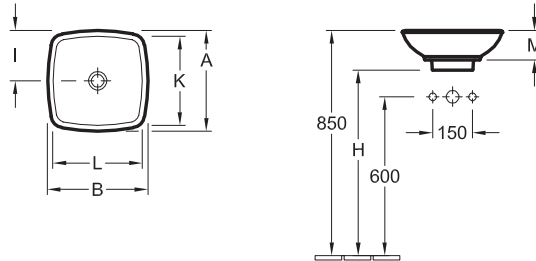

Washbasins

DESIGN

SURFACE-MOUNTED WASHBASIN LOOP & FRIENDS

Model number		A	B	G	H	I	K	L	M
5149 00	380 x 380 mm	380	380	580	700	190	340	340	110
5149 10	430 x 430 mm	430	430	570	695	215	390	390	120

for wall-mounted washbasin mixers or tall pillar tap fittings, without tap hole area, with overflow

DESIGN