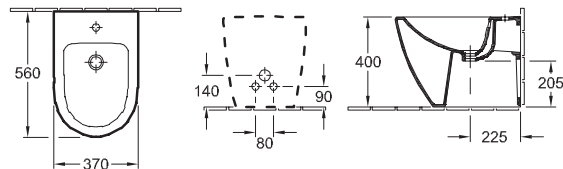

BIDET SUBWAY 2.0

Model number

5401 00	370 x 560 mm

suitable for 3-hole tap fittings, central tap hole punched out, with overflow

DESIGN