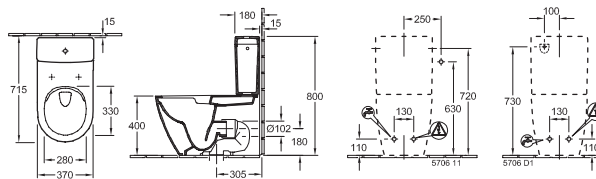

VICLEAN WASHDOWN WC CLOSE-COUPLED, RIMLESS SUBWAY 2.0

Model number

5617 R5 370 x 700 mm

only for ViClean-L smart toilet seat

Accessories

electronic bidet seat, cistern