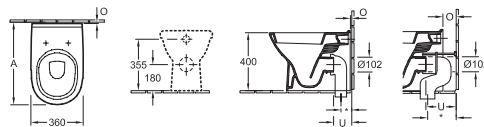

WASHDOWN WC 0.NOVO

	A	O	U	*
90°	570	10	125	70
8701	570	10	125	110
8701	650	90	205	150 - 210
8711	650	90	205	70 - 150

Model number

5657 10	360 x 560 mm

Accessories

WC-seat and cover, WC-seat and cover Vita