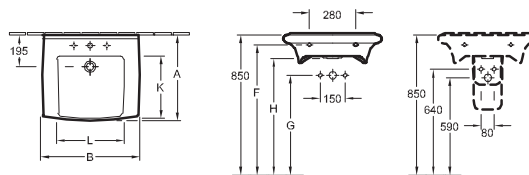

WASHBASIN ARCHITECTURA VITA

Model number		A	B	F	G	H	K	L	R	S	T
5174 70	700 x 535 mm	535	700	790	590	710	385	460	590	640	600
5174 60	600 x 520 mm	520	600	790	585	705	375	410	585	650	590

suitable for 3-hole tap fittings, central tap hole punched out, with overflow

Accessories

trap cover