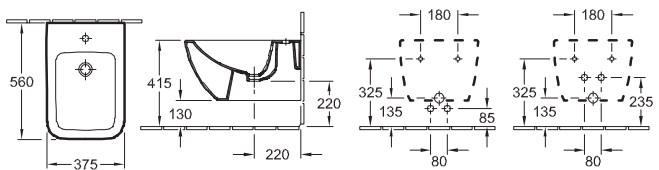

BIDET VENTICELLO

Model number

4411 00	375 x 560 mm

suitable for 1-hole tap fittings, tap hole punched out, with overflow