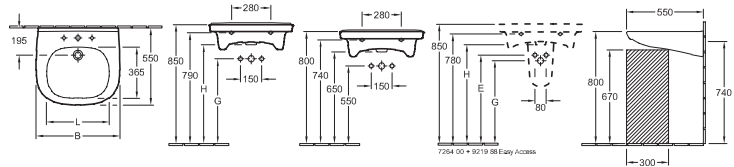

Washbasins

START WASHBASIN VITA 0.NOVO VITA

Model number		B	E	G	H	L
4119 55	560 x 550 mm, suitable for 3-hole tap fittings, central tap hole punched out, with overflow	560	660	580	700	420
4119 57	560 x 550 mm, 3 tap hole positions can be selected as required, without overflow	560	660	580	700	420
4119 60	610 x 550 mm, suitable for 3-hole tap fittings, central tap hole punched out, with overflow	610	650	580	700	460
4119 62	610 x 550 mm, 3 tap hole positions can be selected as required, with overflow	610	650	580	700	460