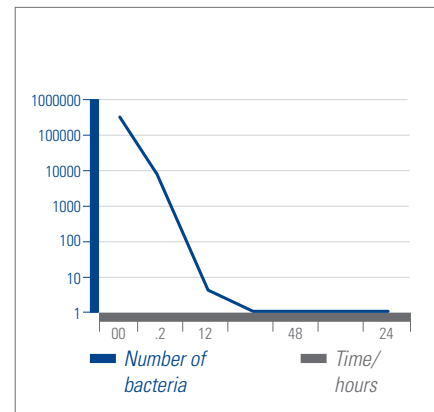

Hygiene

Minimum effort for maximum cleanliness

Stringent hygiene standards can be met either by thorough cleaning – or with the reliable hygiene solutions from Villeroy&Boch. From the rimless toilet to an antibacterial finish, Villeroy&Boch offers a variety of technologies to increase safety for guests, visitors and patients. For uncompromising cleanliness in the health sector and in every other building in which the highest level of hygiene is required.

The dirt-repellent surface finish. CeramicPlus

- Non-stick effect prevents limescale deposits
- Permanently dirt-repellent and a brilliant sheen
- 80 % less cleaning time*, 90 % less cleaning agent*, 90 % less water**
- Available for all sanitary ceramic products and all colours

The antibacterial glaze. AntiBac

- Has been proven to reduce the growth of bacteria by more than 99.9%***
- Available for ceramic surfaces and toilet seats
- Ideal for the strict hygiene standards in the commercial sector
- Can be combined with CeramicPlus and DirectFlush for optimum hygiene

Combined effect of AntiBac, DirectFlush and CeramicPlus in application test****

- Greater safety thanks to a combination of AntiBac, DirectFlush and CeramicPlus
- Multiple effect as important contribution to infection control in hospitals

* For the removal of limescale in comparison to standard Villeroy & Boch ceramics, wfk – Institut für Angewandte Forschung GmbH (wfk – Institute for Applied Research), WL 7478/15 dated 30 April 2015

** For the removal of slurry in comparison to standard Villeroy & Boch ceramics, wfk – Institut für Angewandte Forschung GmbH (wfk – Institute for Applied Research), WL 7478/15 dated 30 April 2015

*** Confirmed by the independent BOKEN Quality Evaluation Institute, the Federal Institute for Material Testing (BAM) in Berlin and IZORE Centrum Infectieziekten Friesland, NL

**** Standard household cleaning and rinsing