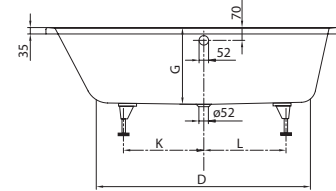

Baths

DESIGN

BATH SUBWAY

Model number

		A	B	D	G	K	L
UBA167SUB2V	1600 x 700 mm	1595	700	1180	420	440	450
UBA170SUB2V	1700 x 750 mm	1695	750	1210	450	410	380
UBA180SUB2V	1800 x 800 mm	1795	800	1250	480	420	390
UBA199SUB2V	1900 x 900 mm	1895	900	1250	500	343	507

Accessories

matching waste/overflow combination, pipe interruptor, overflow filler (Multiplex Trio)

DESIGN