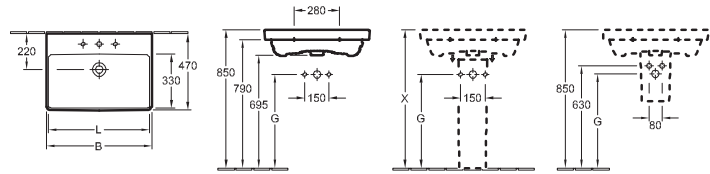

Washbasins

DESIGN

WASHBASIN AVENTO

Model number		B	G	L
4158 65	650 x 470 mm	650	575	620
4158 60	600 x 470 mm	600	585	570

suitable for 3-hole tap fittings, central tap hole punched out, with overflow

Accessories

pedestal, trap cover

DESIGN