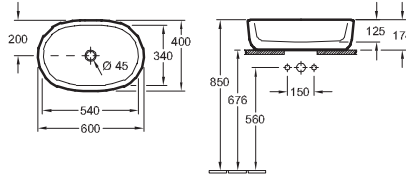

Washbasins

PLUS

SURFACE-MOUNTED WASHBASIN ARCHITECTURA

Model number

4126 60	600 x 400 mm

for wall-mounted washbasin mixers or tall pillar tap fittings, without tap hole area, with overflow

PLUS