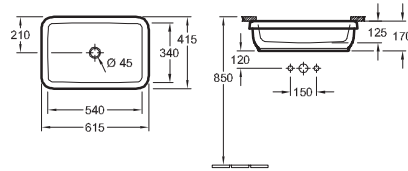

Washbasins

UNDERCOUNTER WASHBASIN ARCHITECTURA

Model number

4177 60

540 x 340 mm

without tap hole area, with overflow, outside surface glazed