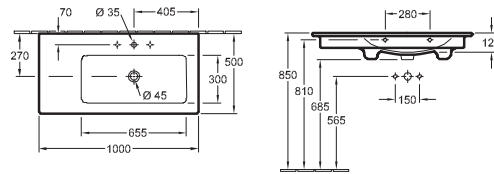

VANITY WASHBASIN VENTICELLO

Model number

4134 R2

1000 x 500 mm

suitable for 3-hole tap fittings, central tap hole punched out, without overflow

DESIGN