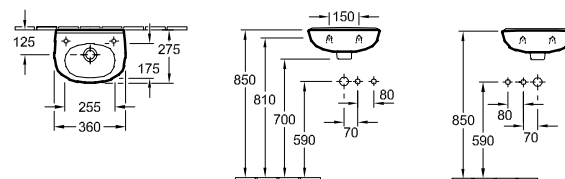

HANDWASHBASIN COMPACT O.NOVO

Model number	
5360 36	360 x 275 mm

suitable for 1-hole tap fittings, pre-punched tap holes on sides, with overflow