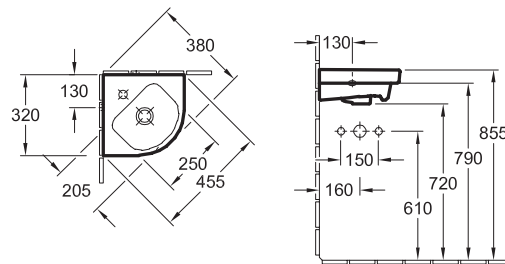

CORNER HANDWASHBASIN SUBWAY 2.0

Model number

7319 45	320 mm side length

suitable for 1-hole tap fittings, tap hole punched out, with overflow