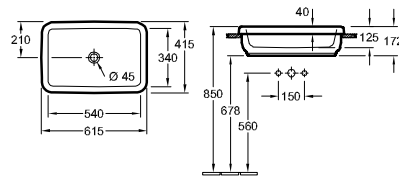

BUILT-IN WASHBASIN ARCHITECTURA

Model number

4167 60

615 x 415 mm

without tap hole area, with overflow, outside surface glazed