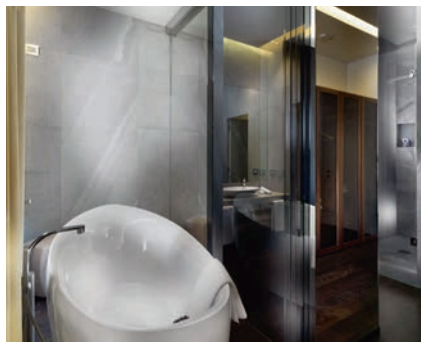

7 Stars Galleria Boutique Hotel, Milan

A modern spirit thrives within an historic architectural masterpiece

Located inside the world famous Galleria Vittorio Emanuele II in Milan, the 7 Stars Galleria by Massimo Magaldi Architetto is renowned as the world's first seven star hotel. Nearly all of the hotel's guestrooms and suites are appointed with large windows and balconies and offer direct views of the Galleria's dome, historical frescoes and stunning mosaic floors. Magaldi has used plain colours, materials and fittings and minimalist furnishings in the guestrooms and suites to conjure up a serene atmosphere of wellbeing which does justice to the spiritual nature of this historic building. The washbasins from the Loop&Friends collection and the free-standing Aveo New Generation baths in particular emphasise the ambience of luxury and refined elegance.

Project name:	7 Stars Galleria
Location:	Milan, Italy
Completion:	2015
Developer:	Prada Costruzioni Srl
Architect:	Massimo Magaldi Architetto
Products:	Artis washbasins Aveo New Generation baths Loop & Friends washbasins Subway 2.0 washbasins DirectFlush toilets, toilet seats and bidets