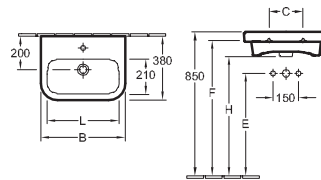

HANDWASHBASIN ARCHITECTURA

Model number

4373 45

450 x 380 mm

B	C	E	F	H	L
450	150	620	810	705	385

suitable for 1-hole tap fittings, tap hole punched out, with overflow