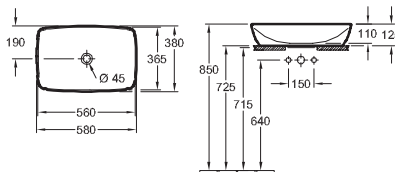

SURFACE-MOUNTED WASHBASIN ARTIS

Model number

4172 58	580 x 380 mm

for wall-mounted washbasin mixers or tall pillar tap fittings, without tap hole area, without overflow