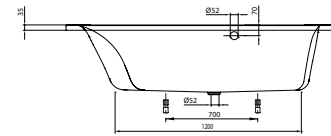

BATH LOOP & FRIENDS

Model number

UBA175LFS9LIV	1750 x 1350 mm, left hand version, with square inner form

UBA175LF09LIV	1750 x 1350 mm, left hand version, with oval inner form

available in left- or right-hand design with an oval or rectangular inner form

Accessories

matching waste/overflow combination, pipe interruptor, overflow filler (Multiplex Trio)