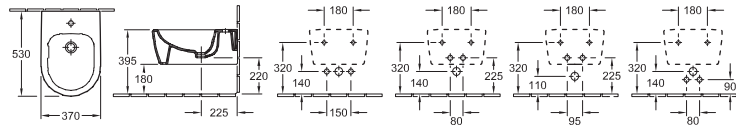

BIDET AVENTO

Model number

5405 00	370 x 530 mm

suitable for 1-hole tap fittings, tap hole punched out, with overflow

PREMIUM