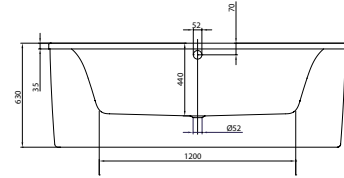

Baths

DESIGN

BATH LOOP & FRIENDS

Model number

UBA180LFS7PDV	1800 x 800 mm

Duo, free-standing, incl. panel in the same colour as the bath (acrylic), incl. waste/overflow chrome-plated, with square outer and inner form, available as Colour on Demand with a coloured panel in more than 200 colours

Accessories

pipe interruptor, overflow filler (Multiplex Trio)

DESIGN