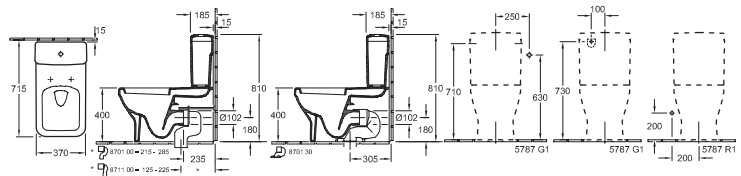

Toilets & Bidets

PLUS

WASHDOWN WC FOR CLOSE-COUPLED WC-SUITE ARCHITECTURA

Model number

5687 10 | 370 x 700 mm

Accessories

WC-seat and cover, WC-seat and cover SlimSeat, cistern

PLUS