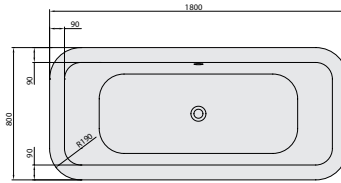

Baths

DESIGN

BATH LOOP & FRIENDS

Model number

UBA180LFS7PDV	1800 x 800 mm

Duo, free-standing, incl. panel in the same colour as the bath (acrylic), incl. waste/overflow chrome-plated, with square outer and inner form, available as Colour on Demand with a coloured panel in more than 200 colours

Accessories

pipe interruptor, overflow filler (Multiplex Trio)

DESIGN