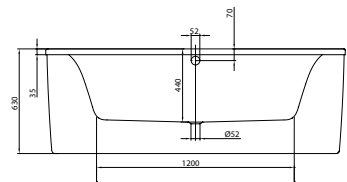

BATH LOOP & FRIENDS

Model number

UBA180LF07PDV | 1800 x 800 mm

Duo, free-standing, incl. panel in the same colour as the bath (acrylic), incl. waste/overflow chrome-plated, with oval outer and inner form, available as Colour on Demand with a coloured panel in more than 200 colours

Accessories

pipe interruptor, overflow filler (Multiplex Trio)