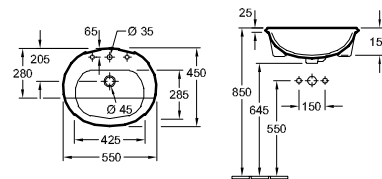

SEMI-RECESSED WASHBASIN 0.NOVO

START

Model number

4160 55	550 x 450 mm

suitable for 3-hole tap fittings, central tap hole punched out, with overflow