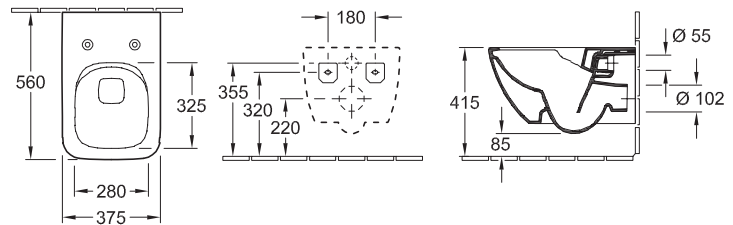

Toilets & Bidets

DESIGN

WASHDOWN WC, RIMLESS VENTICELLO

Model number

4611 R0	375 x 560 mm

Accessories

WC-seat and cover SlimSeat (Wrapover), WC-seat and cover SlimSeat Line (Sandwich), WC-seat and cover

DESIGN