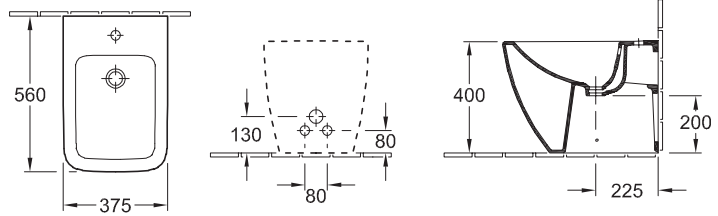

Toilets & Bidets

DESIGN

BIDET VENTICELLO

Model number

4412 00	375 x 560 mm

suitable for 3-hole tap fittings, central tap hole punched out, with overflow