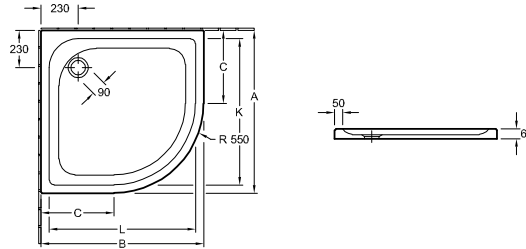

Shower trays

CORNER SHOWER TRAY O.NOVO PLUS

START

Model number		A	B	K	L
6213 G5	1000 x 1000 x 60 mm	1000	1000	900	900
6213 D4	900 x 900 x 60 mm	900	900	800	800
6213 C3	800 x 800 x 60 mm	800	800	700	700

quarter circle, suitable for surface-mounted or flush-fit installation