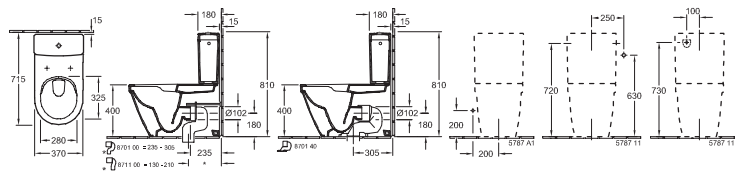

WASHDOWN WC FOR CLOSE-COUPLED WC-SUITE, RIMLESS ARCHITECTURA

Model number

5691 R0 | 370 x 700 mm

Accessories

WC-seat and cover, WC-seat and cover SlimSeat, cistern