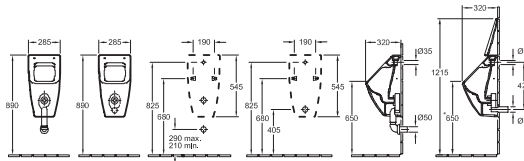

SIPHONIC URINAL VENTICELLO

Model number

5504 R0	285 x 545 x 315 mm

START