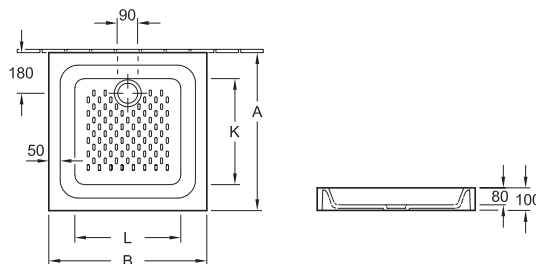

SHOWER TRAY O.NOVO

Model number		A	B	K	L
6028 A7	700 x 700 x 100 mm	700	700	470	470

square, surface-mounted