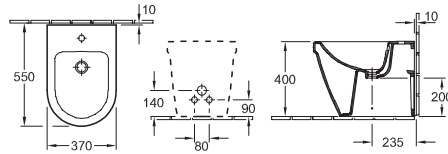

Toilets & Bidets

PLUS

BIDET ARCHITECTURA

Model number

4486 00	370 x 550 mm

suitable for 1-hole tap fittings, tap hole punched out, with overflow

DESIGN