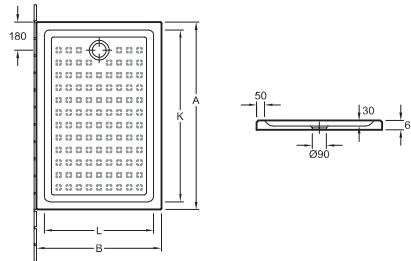

SHOWER TRAY O.NOVO

START

Model number		A	B	K	L
6222 12	1200 x 800 x 60 mm	1200	800	1100	700

rectangle, suitable for surface-mounted or flush-fit installation