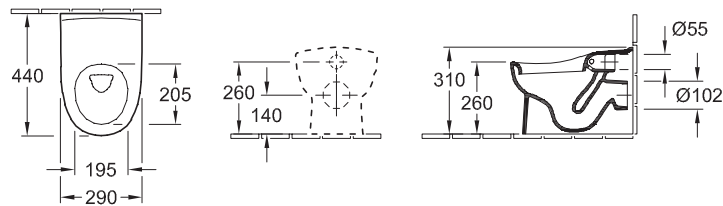

## WASHDOWN TOILET FOR SMALL CHILDREN O.NOVO KIDS

**Model number**

<b>4691 10</b>	290 x 440 mm
----------------	--------------

**Accessories**

childrens' toilet seat

START