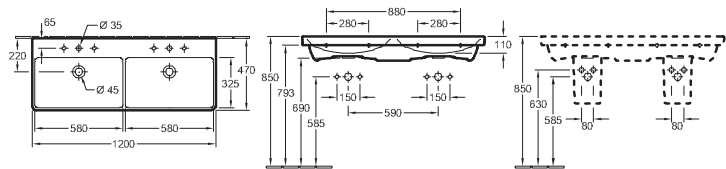

DOUBLE VANITY WASHBASIN AVENTO

Model number

4A23 CK	1200 x 470 mm

suitable for 2 3-hole tap fittings, central tap holes punched out, with overflow

Accessories

trap cover

DESIGN