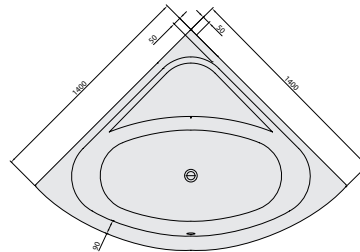

Baths

DESIGN

BATH LOOP & FRIENDS

Model number

UBA140LF03V

1400 x 1400 mm

Duo, with oval inner form

Accessories

matching waste/overflow combination, pipe interruptor, overflow filler (Multiplex Trio)

DESIGN