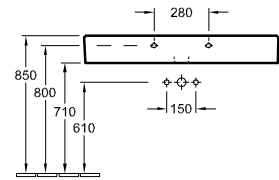

Washbasins

WASHBASIN MEMENTO

Model number

5133 A4	1000 x 470 mm, suitable for 2 1-hole tap fittings, tap holes punched out
5133 A5	1000 x 470 mm, suitable for 3-hole tap fittings, central tap hole punched out with overflow