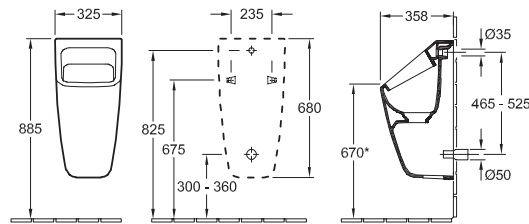

SIPHONIC URINAL ARCHITECTURA

Model number

5587 00 325 x 680 x 355 mm

with ViChange replacement cartridge