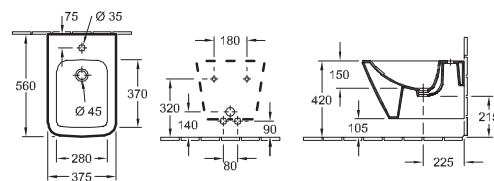

BIDET FINION

Model number

4465 00	375 x 560 mm

suitable for 1-hole tap fittings, tap hole punched out, with overflow