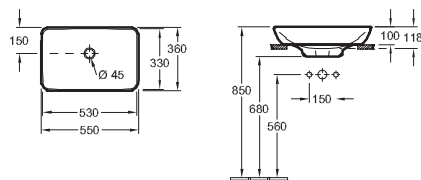

SEMI-SURFACE MOUNTED WASHBASIN VENTICELLO

Model number

4113 55 | 550 x 360 mm

for wall-mounted washbasin mixers or tall pillar tap fittings, without tap hole area, with overflow

DESIGN