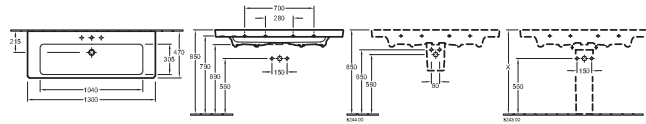

Washbasins

DESIGN

VANITY WASHBASIN SUBWAY 2.0

Model number

7176 D0 1300 x 470 mm

suitable for 3-hole tap fittings, central tap hole punched out, with overflow

Accessories

pedestal, trap cover

DESIGN