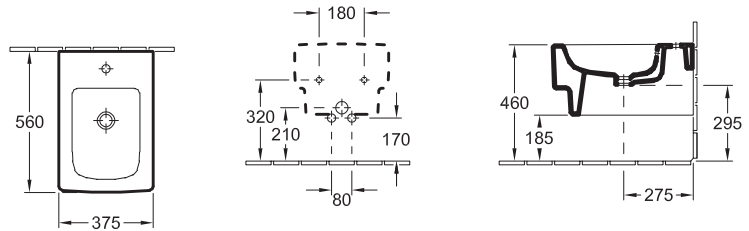

Toilets & Bidets

PREMIUM

BIDET MEMENTO

Model number

5428 00 | 375 x 560 mm

suitable for 1-hole tap fittings, tap hole punched out, with overflow

START