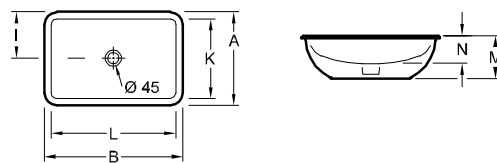

UNDERCOUNTER WASHBASIN LOOP & FRIENDS

Model number		A	B	I	K	L	M	N
6163 00	540 x 340 mm	405	600	203	340	540	180	120
6163 10	450 x 280 mm	340	510	170	280	450	160	115
6163 20	615 x 380 mm	450	675	225	380	615	175	140

without tap hole area, with overflow, outside surface glazed