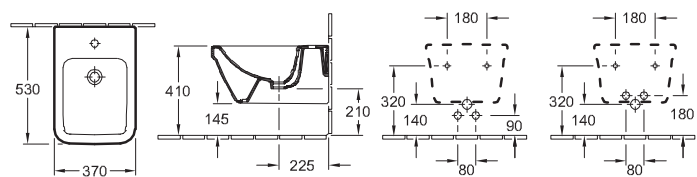

BIDET ARCHITECTURA

Model number

4485 00 | 370 x 530 mm

suitable for 1-hole tap fittings, tap hole punched out, with overflow