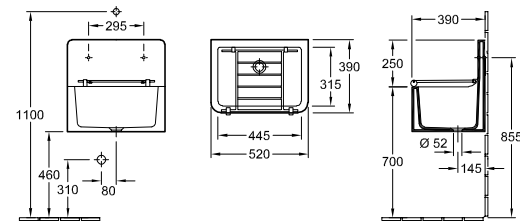

SERVICE SINK WITH FOLDING GRID 0.NOVO

START

Model number

6914 01	520 x 390 mm

without overflow