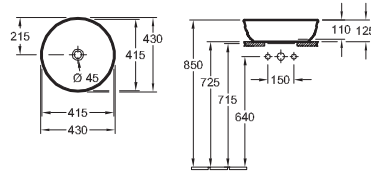

Washbasins

SURFACE-MOUNTED WASHBASIN ARTIS

Model number

4179 43	430 mm diameter

for wall-mounted washbasin mixers or tall pillar tap fittings, without tap hole area, without overflow