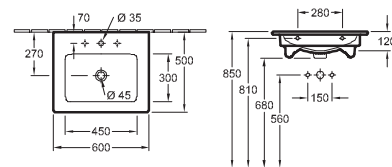

WASHBASIN VENTICELLO

Model number

4124 60

600 x 500 mm

4124 65

650 x 500 mm

suitable for 3-hole tap fittings, central tap hole punched out, with overflow