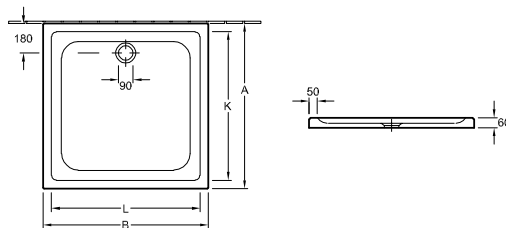

SHOWER TRAY O.NOVO PLUS

Model number		A	B	K	L
6210 G5	1000 x 1000 x 60 mm	1000	1000	900	900
6210 D4	900 x 900 x 60 mm	900	900	800	800
6210 C3	800 x 800 x 60 mm	800	800	700	700

square, suitable for surface-mounted or flush-fit installation