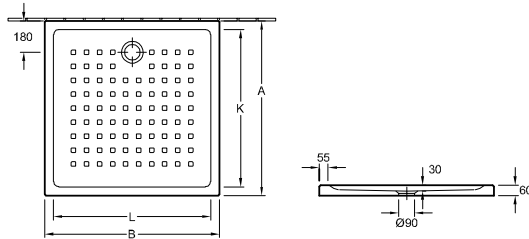

Shower trays

START

SHOWER TRAY O.NOVO

Model number		A	B	K	L
6060 10	1000 x 1000 x 60 mm	1000	1000	890	890
6221 90	900 x 900 x 60 mm	900	900	800	800

square, suitable for surface-mounted or flush-fit installation

START