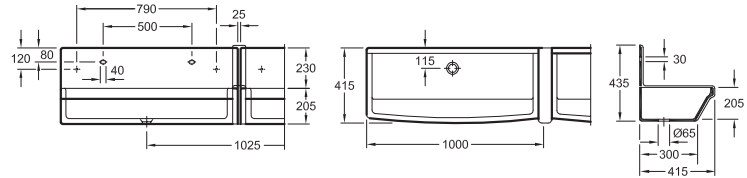

Special articles

WASHING TROUGH 0.NOVO

START

Model number

6820 00	1000 x 205 x 415 mm