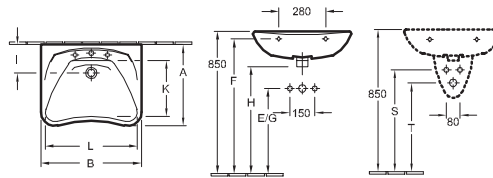

START WASHBASIN VITA 0.NOVO VITA

Model number	A	B	E	F	G	H	I	K	L	S	T
7119 63	490	600	510	805	510	640	170	330	510	610	530
7119 64	490	600	510	805	510	640	170	330	510	610	530

with overflow