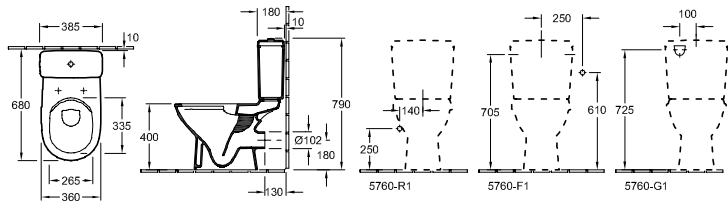

# Toilets & Bidets

**WASHDOWN WC FOR CLOSE-COUPLED WC-SUITE 0.NOVO**

**Model number**

<b>5658 10</b>	360 x 640 mm
<b>5658 50</b>	360 x 650 mm

**Accessories**

WC-seat and cover, cistern

**WASHDOWN WC FOR CLOSE-COUPLED WC-SUITE, RIMLESS 0.NOVO**