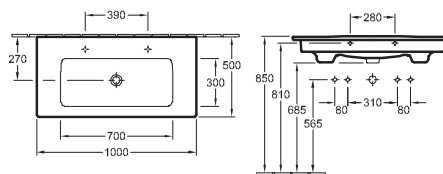

VANITY WASHBASIN VENTICELLO

Model number

4104 AK	1000 x 500 mm, suitable for 2 1-hole tap fittings, tap holes punched out
4104 AL	1000 x 500 mm, suitable for 3-hole tap fittings, central tap hole punched out
with overflow