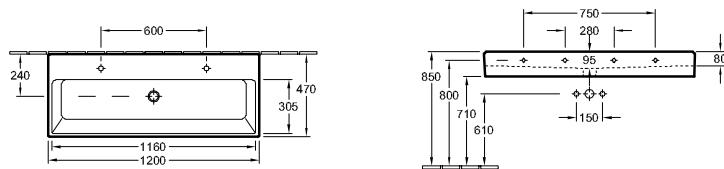

WASHBASIN MEMENTO

Model number	
5133 C4	1200 x 470 mm, suitable for 2 1-hole tap fittings, tap holes punched out
5133 C5	1200 x 470 mm, suitable for 3-hole tap fittings, central tap hole punched out

with overflow

PREMIUM