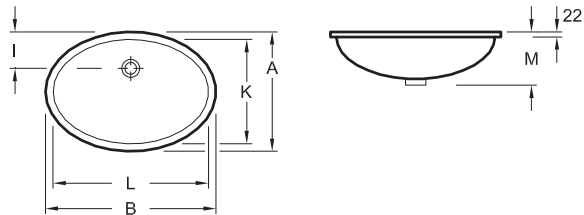

UNDERCOUNTER WASHBASIN EVANA

Model number

		A	B	I	K	L	M
6144 00	615 x 415 mm	475	675	150	415	615	215
6147 00	500 x 350 mm	410	570	140	350	500	220
6147 46	455 x 305 mm	365	520	125	305	455	190

without tap hole area, with overflow, outside surface glazed

PREMIUM