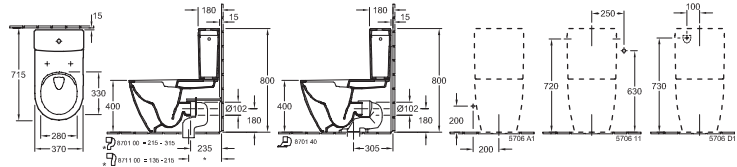

Toilets & Bidets

DESIGN

WASHDOWN WC FOR CLOSE-COUPLED WC-SUITE, RIMLESS SUBWAY 2.0

Model number

5617 R0	370 x 700 mm

Accessories

WC-seat and cover, WC-seat and cover SlimSeat, seat, cistern

PLUS