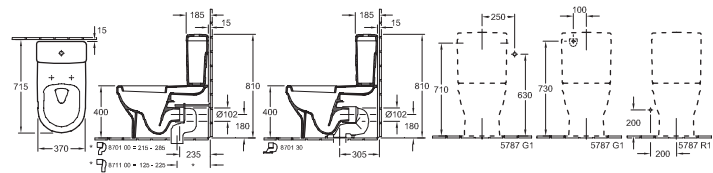

WASHDOWN WC FOR CLOSE-COUPLED WC-SUITE ARCHITECTURA

Model number

5686 10	370 x 700 mm

Accessories

WC-seat and cover, WC-seat and cover SlimSeat, cistern