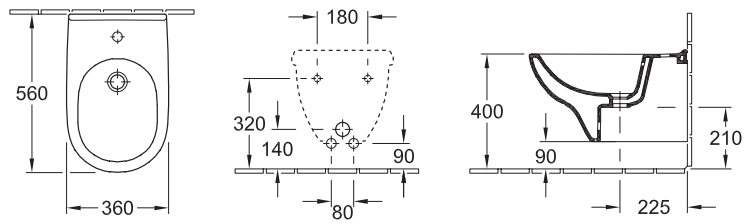

BIDET O.NOVO

Model number

5460 00 | 360 x 560 mm

suitable for 1-hole tap fittings, tap hole punched out, with overflow

START