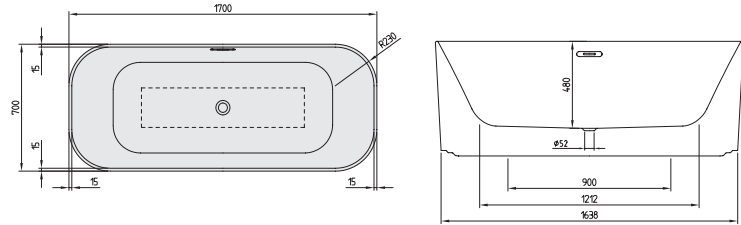

Baths

BATH FINION

Model number

UBQ177FIN7A100V1	1700 x 700 mm, incl. factory-fitted Push-to-Open valve and overflow, design ring and Emotion feature, Chrome
UBQ177FIN7A200V1	1700 x 700 mm, incl. factory-fitted Push-to-Open valve and overflow, design ring and Emotion feature, Champagne
UBQ177FIN7A300V1	1700 x 700 mm, incl. factory-fitted Push-to-Open valve and overflow, design ring and Emotion feature, Gold
UBQ177FIN7N100V1	1700 x 700 mm, incl. factory-fitted Push-to-Open valve, overflow and water inlet, design ring and Emotion feature, Chrome
UBQ177FIN7N200V1	1700 x 700 mm, incl. factory-fitted Push-to-Open valve, overflow and water inlet, design ring and Emotion feature, Champagne
UBQ177FIN7N300V1	1700 x 700 mm, incl. factory-fitted Push-to-Open valve, overflow and water inlet, design ring and Emotion feature, Gold

free-standing, seamless, available as Colour on Demand with a coloured panel in more than 200 colours

Accessories

pipe interruptor