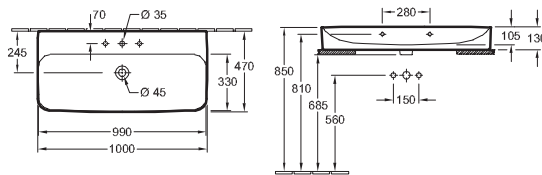

WASHBASIN FINION

Model number

4168 1G	1000 x 470 mm, suitable for 3-hole tap fittings, central tap hole punched out, with overflow, ground underside
4168 60	600 x 470 mm, suitable for 3-hole tap fittings, central tap hole punched out, with overflow
4168 6G	600 x 470 mm, suitable for 3-hole tap fittings, central tap hole punched out, with overflow, ground underside
4168 80	800 x 470 mm, suitable for 3-hole tap fittings, central tap hole punched out, with overflow
4168 8G	800 x 470 mm, suitable for 3-hole tap fittings, central tap hole punched out, with overflow, ground underside
4168 A1	1000 x 470 mm, suitable for 2 1-hole tap fittings, tap holes punched out, without overflow
4168 A5	1000 x 470 mm, suitable for 3-hole tap fittings, central tap hole punched out, with overflow