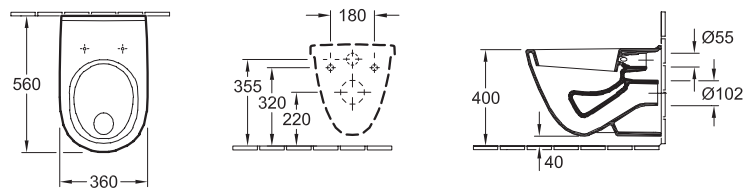

WASH-OUT WC O.NOVO

Model number

5662 10 | 360 x 560 mm

Accessories

WC-seat and cover