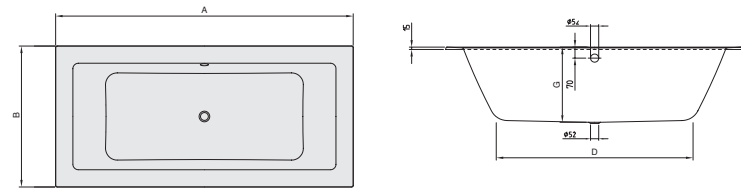

BATH LEGATO

Model number

Model number		A	B	D	G
UBA199LEG2V	1900 x 900 mm	1900	900	1255	480
UBA180LEG2V	1800 x 800 mm	1800	800	1235	440
UBA170LEG2V	1700 x 750 mm	1700	750	1220	440
UBA177LEG2V	1700 x 700 mm	1700	700	1220	440

Accessories

matching waste/overflow combination, pipe interruptor, overflow filler (Multiplex Trio)