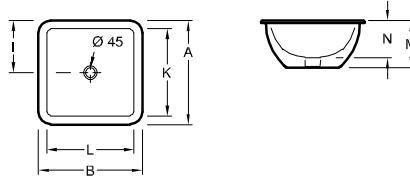

Washbasins

DESIGN

UNDERCOUNTER WASHBASIN LOOP & FRIENDS

Model number		A	B	I	K	L	M	N
6162 10	340 x 340 mm	405	405	200	340	340	180	135
6162 20	380 x 380 mm	450	450	225	380	380	205	160

without tap hole area, with overflow, outside surface glazed

PREMIUM