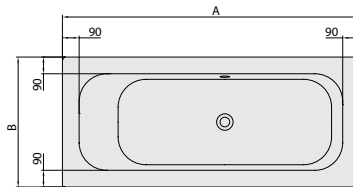

Baths

DESIGN

BATH LOOP & FRIENDS

Model number		A	B	D	K	L
UBA167LFS2V	1600 x 700 mm	1600	700	1150	370	370
UBA177LFS2V	1700 x 700 mm	1700	700	1200	390	390
UBA170LFS2V	1700 x 750 mm	1700	750	1200	390	390
UBA180LFS2V	1800 x 800 mm	1800	800	1200	350	350
UBA199LFS2V	1900 x 900 mm	1900	900	1200	400	400

Duo, with square inner form

Accessories

matching waste/overflow combination, pipe interruptor, overflow filler (Multiplex Trio)

DESIGN