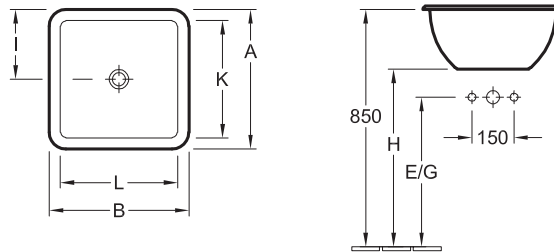

BUILT-IN WASHBASIN LOOP & FRIENDS

Model number		A	B	E	G	H	I	K	L
6156 10	405 x 405 mm	405	405	560	560	680	200	340	340
6156 20	450 x 450 mm	450	450	535	535	655	225	380	380

without tap hole area, with overflow, outside surface glazed