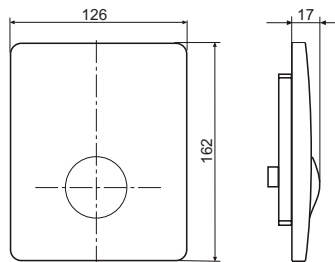

URINAL COVER PLATE VICONNECT

PLUS

Model number	
9219 44	126 x 162 x 17 mm