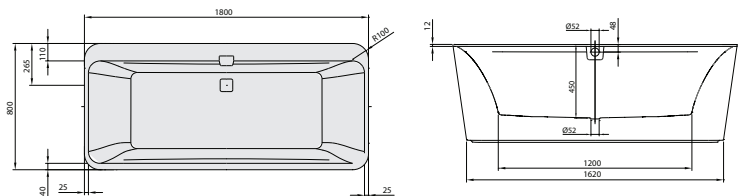

BATH SQUARO EDGE 12

Model number	
UBQ180SQE7PDV	1800 x 800 mm

incl. panel in the same colour as the bath, available as Colour on Demand with a coloured panel in more than 200 colours

Accessories

water inlet, pipe interruptor