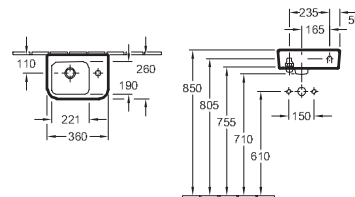

HANDWASHBASIN ARCHITECTURA

Model number

4373 36

360 x 260 mm

suitable for 1-hole tap fittings, tap hole punched out on right, with overflow