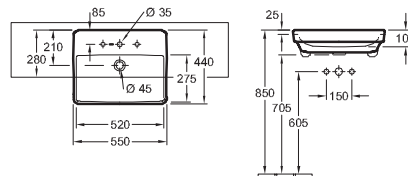

SEMI-RECESSED WASHBASIN AVENTO

Model number	
4A06 55	550 x 440 mm

suitable for 3-hole tap fittings, central tap hole punched out, with overflow