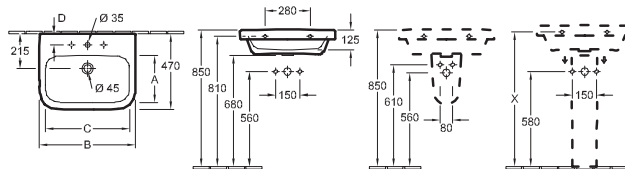

WASHBASIN ARCHITECTURA

Model number

		A	B	C	D	K	L
4188 55	550 x 470 mm	300	550	480	70	300	480
4188 60	600 x 470 mm	295	600	535	70	295	535
4188 65	650 x 470 mm	295	650	575	65	295	575

suitable for 3-hole tap fittings, central tap hole punched out, with overflow

Accessories

pedestal, trap cover