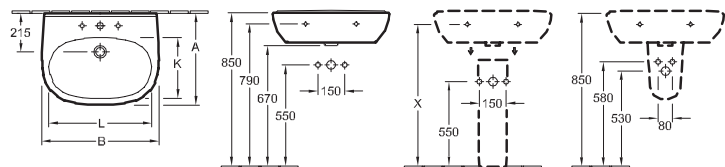

WASHBASIN O.NOVO

Model number

Model number		A	B	K	L
5160 55	550 x 450 mm	450	550	280	475
5160 60	600 x 490 mm	490	600	315	525
5160 65	650 x 510 mm	510	650	330	565

suitable for 3-hole tap fittings, central tap hole punched out, with overflow

Accessories

pedestal, trap cover