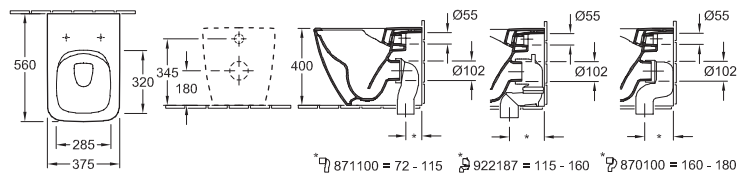

WASHDOWN WC, RIMLESS VENTICELLO

Model number

4613 R0	375 x 560 mm

Accessories

WC-seat and cover SlimSeat (Wrapover), WC-seat and cover SlimSeat Line (Sandwich), WC-seat and cover

DESIGN