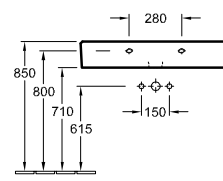

WASHBASIN MEMENTO

Model number

5133 85	800 x 470 mm
5133 8L	800 x 470 mm, ground underside suitable for 3-hole tap fittings, central tap hole punched out, with overflow