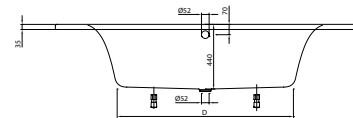

BATH LOOP & FRIENDS

Model number		A	D	H
UBA199LF06V	1900 x 900 mm	1900	1150	1000
UBA205LF06V	2050 x 900 mm	2050	1200	1150

Duo, with oval inner form

Accessories

matching waste/overflow combination, pipe interruptor, overflow filler (Multiplex Trio)