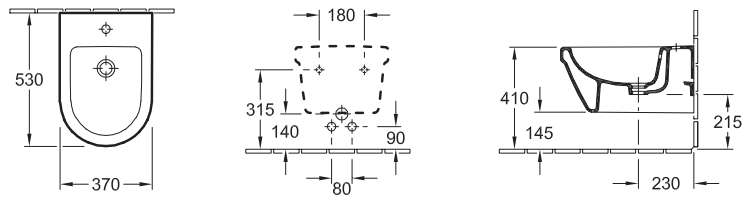

BIDET ARCHITECTURA

Model number

5484 00 | 370 x 530 mm

suitable for 1-hole tap fittings, tap hole punched out, with overflow

PLUS