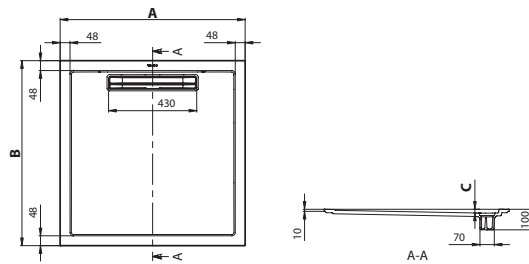

SHOWER TRAY SQUARO

Model number		A	B	C
UDQ0910SQR1V	900 x 900 mm	900	900	18
UDQ1010SQR1V	1000 x 1000 mm	1000	1000	18

square, SuperFlat

PREMIUM