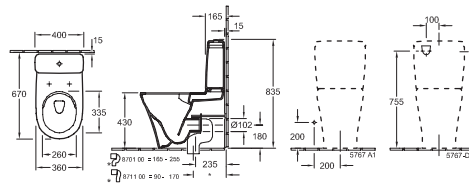

WASHDOWN WC FOR CLOSE-COUPLED WC-SUITE O.NOVO

Model number

4606 R0	360 x 665 mm

Accessories

WC-seat and cover