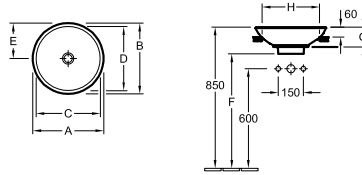

Washbasins

DESIGN

SEMI-SURFACE MOUNTED WASHBASIN LOOP & FRIENDS

Model number		A	B	C	D	E	F	G	H	M	O
4114 00	430 mm diameter	430	430	390	390	215	690	570	690	120	347
4118 00	380 mm diameter	380	380	340	340	190	700	580	700	110	307

for wall-mounted washbasin mixers or tall pillar tap fittings, without tap hole area, with overflow

DESIGN