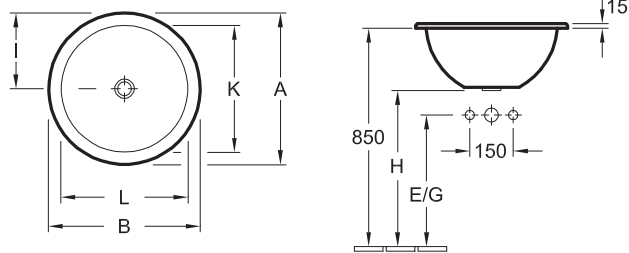

BUILT-IN WASHBASIN LOOP & FRIENDS

Model number		A	B	E	G	H	I	K	L
6140 34	340 mm diameter	345	345	575	575	695	170	280	280
6140 39	390 mm diameter	390	390	560	560	680	195	330	330
6140 45	450 mm diameter	450	450	540	540	660	225	380	380
6140 51	535 mm diameter	535	535	510	510	630	267	440	440

without tap hole area, with overflow, outside surface glazed