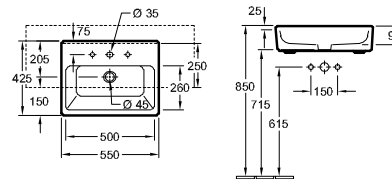

SEMI-RECESSED WASHBASIN MEMENTO

Model number

4133 55	550 x 425 mm

suitable for 3-hole tap fittings, central tap hole punched out, with overflow

PREMIUM