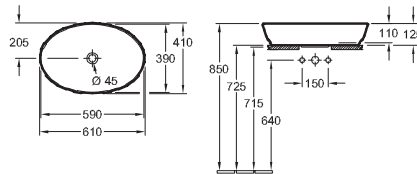

SURFACE-MOUNTED WASHBASIN ARTIS

Model number

4198 61	610 x 410 mm

for wall-mounted washbasin mixers or tall pillar tap fittings, without tap hole area, without overflow