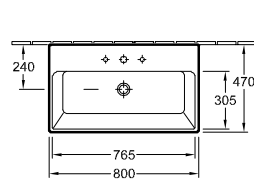

WASHBASIN MEMENTO

Model number

5133 85	800 x 470 mm
5133 8L	800 x 470 mm, ground underside suitable for 3-hole tap fittings, central tap hole punched out, with overflow