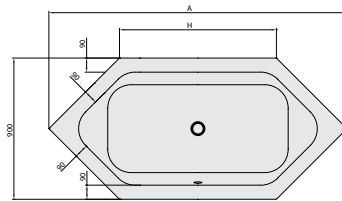

BATH LOOP & FRIENDS

Model number		A	D	H
UBA199LFS6V	1900 x 900 mm	1900	1150	1000
UBA205LFS6V	2050 x 900 mm	2050	1200	1150

Duo, with square inner form

Accessories

matching waste/overflow combination, pipe interruptor, overflow filler (Multiplex Trio)