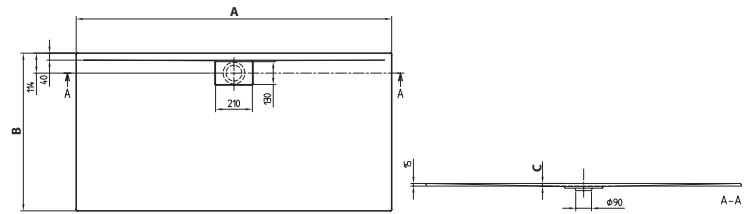

SHOWER TRAY ARCHITECTURA

Model description

112 different models from 800 - 1000 mm (A) to 700 - 1000 mm (B)
also available with slip-resistant finish

DESIGN