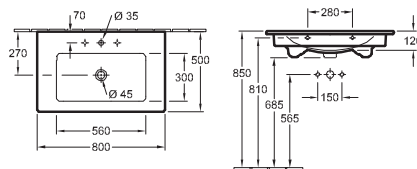

VANITY WASHBASIN VENTICELLO

Model number

4104 8L

800 x 500 mm

suitable for 3-hole tap fittings, central tap hole punched out, with overflow

DESIGN