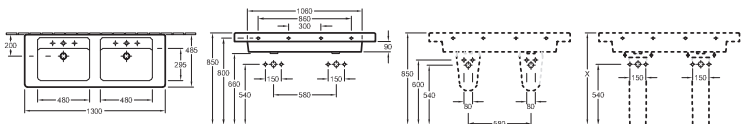

DOUBLE VANITY WASHBASIN ARCHITECTURA

Model number

6131 13	1300 x 485 mm

suitable for 2 3-hole tap fittings, central tap holes punched out, with overflow

Accessories

pedestal, trap cover