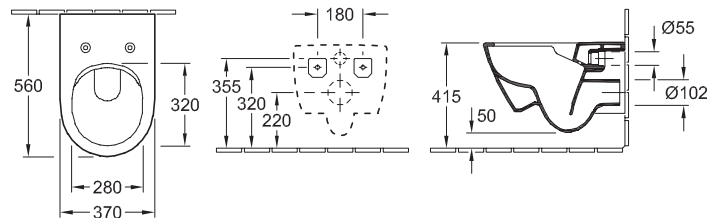

WASHDOWN WC, RIMLESS SUBWAY 2.0

Model number

5614 R0 | 370 x 560 mm

Accessories

WC-seat and cover, WC-seat and cover SlimSeat, seat