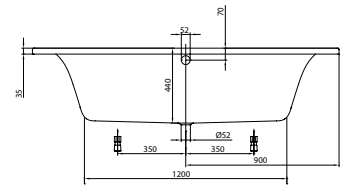

Baths

DESIGN

BATH LOOP & FRIENDS

Model number

UBA180LF07V | 1800 x 800 mm

Duo, with oval inner form

Accessories

matching waste/overflow combination, pipe interruptor, overflow filler (Multiplex Trio)

DESIGN