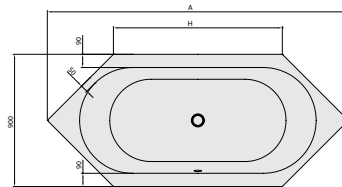

BATH LOOP & FRIENDS

Model number		A	D	H
UBA199LF06V	1900 x 900 mm	1900	1150	1000
UBA205LF06V	2050 x 900 mm	2050	1200	1150

Duo, with oval inner form

Accessories

matching waste/overflow combination, pipe interruptor, overflow filler (Multiplex Trio)