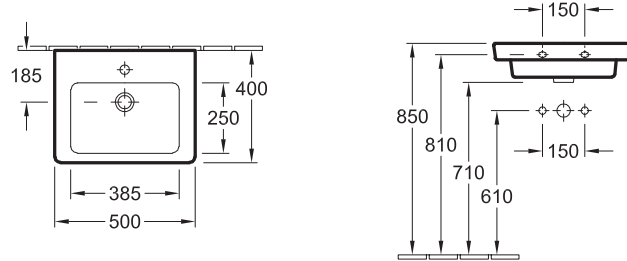

Washbasins

DESIGN

HANDWASHBASIN SUBWAY 2.0

Model number

7315 5G	500 x 400 mm

suitable for 1-hole tap fittings, tap hole punched out, with overflow, ground under-side

DESIGN