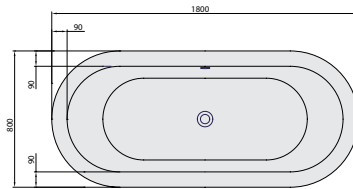

Baths

DESIGN

BATH LOOP & FRIENDS

Model number

UBA180LF07V | 1800 x 800 mm

Duo, with oval inner form

Accessories

matching waste/overflow combination, pipe interruptor, overflow filler (Multiplex Trio)

DESIGN