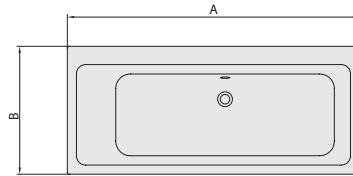

Baths

DESIGN

BATH SUBWAY

Model number

		A	B	D	G	K	L
UBA167SUB2V	1600 x 700 mm	1595	700	1180	420	440	450
UBA170SUB2V	1700 x 750 mm	1695	750	1210	450	410	380
UBA180SUB2V	1800 x 800 mm	1795	800	1250	480	420	390
UBA199SUB2V	1900 x 900 mm	1895	900	1250	500	343	507

Accessories

matching waste/overflow combination, pipe interruptor, overflow filler (Multiplex Trio)

DESIGN