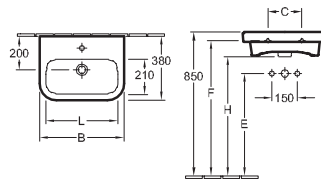

Washbasins

PLUS

HANDWASHBASIN ARCHITECTURA

Model number		B	C	E	F	H	L
4373 50	500 x 380 mm	500	200	605	800	700	430

suitable for 1-hole tap fittings, tap hole punched out, with overflow

PLUS