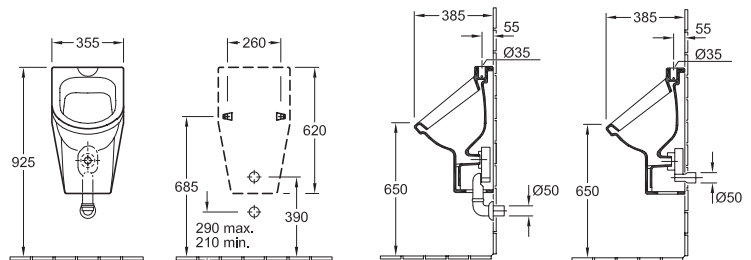

SIPHONIC URINAL ARCHITECTURA

Model number

5573 00 355 x 620 x 385 mm

splash-reducing