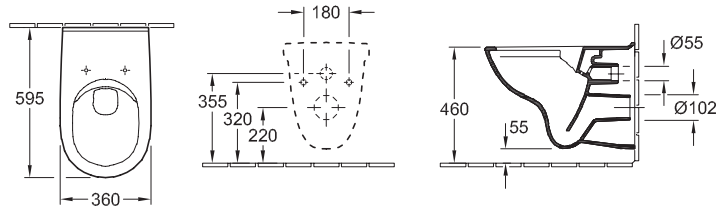

Toilets & Bidets

WASHDOWN WC, RIMLESS O.NOVO VITA

START

Model number

4695 R0	360 x 595 mm

Accessories

WC-seat and cover, WC-seat and cover Vita