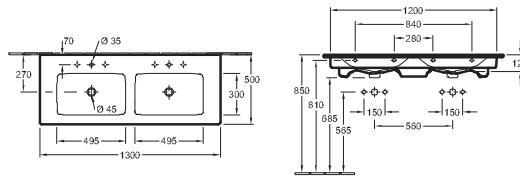

Washbasins

DESIGN

DOUBLE VANITY WASHBASIN VENTICELLO

Model number

4111 DL	1300 x 500 mm
suitable for 2 3-hole tap fittings, central tap holes punched out, with overflow	

DESIGN