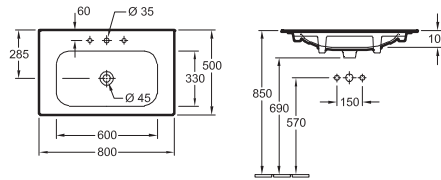

Washbasins

VANITY WASHBASIN FINION

Model number

4164 80	800 x 500 mm, suitable for 3-hole tap fittings, central tap hole punched out, with overflow
4164 A0	1000 x 500 mm, suitable for 3-hole tap fittings, central tap hole punched out, with overflow
4164 C1	1200 x 500 mm, suitable for 2 1-hole tap fittings, tap holes punched out, without overflow
4164 C5	1200 x 500 mm, suitable for 3-hole tap fittings, central tap hole punched out, with overflow
4164 A1	1000 x 500 mm, suitable for 2 1-hole tap fittings, tap holes punched out, without overflow