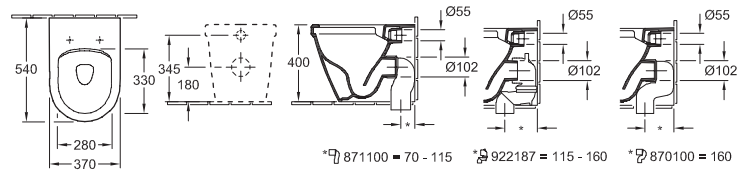

WASHDOWN WC, RIMLESS ARCHITECTURA

Model number

5690 R0	370 x 540 mm

Accessories

WC-seat and cover, WC-seat and cover SlimSeat

PLUS