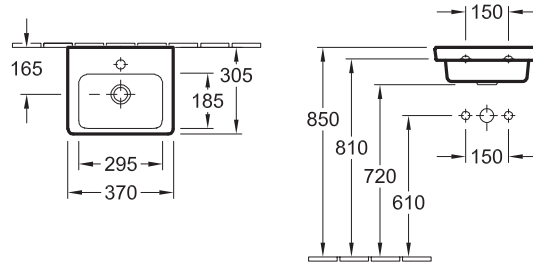

HANDWASHBASIN SUBWAY 2.0

Model number

7317 37	370 x 305 mm

suitable for 1-hole tap fittings, tap hole punched out, with overflow

DESIGN