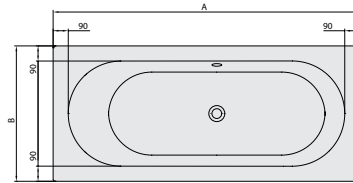

Baths

DESIGN

BATH LOOP & FRIENDS

Model number		A	B	D	K	L
UBA167LF02V	1600 x 700 mm	1600	700	1150	370	370
UBA177LF02V	1700 x 700 mm	1700	700	1200	390	390
UBA170LF02V	1700 x 750 mm	1700	750	1200	390	390
UBA180LF02V	1800 x 800 mm	1800	800	1200	350	350
UBA199LF02V	1900 x 900 mm	1900	900	1200	400	400

Duo, with oval inner form

Accessories

matching waste/overflow combination, pipe interruptor, overflow filler (Multiplex Trio)

DESIGN