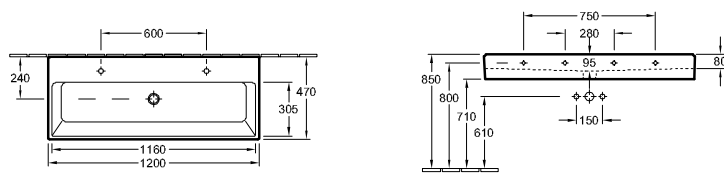

WASHBASIN MEMENTO

Model number	
5133 CK	1200 x 470 mm, suitable for 2 1-hole tap fittings, tap holes punched out
5133 CL	1200 x 470 mm, suitable for 3-hole tap fittings, central tap hole punched out

with overflow, ground underside