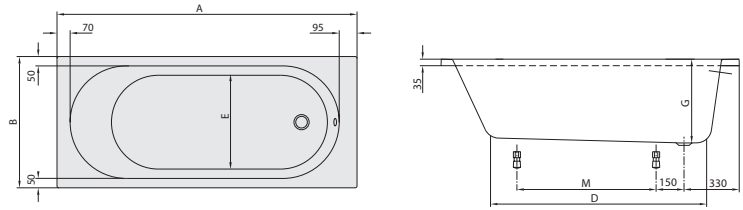

Baths

START

BATH O.NOVO

Model number		A	B	D	E	G	M
UBA160CAS2V	1600 x 700 mm	1600	700	1180	380	450	748
UBA177CAS2V	1700 x 700 mm	1695	700	1200	400	450	815
UBA170CAS2V	1700 x 750 mm	1695	750	1200	450	470	806

Solo

Accessories

matching waste/overflow combination, pipe interruptor, overflow filler (Multiplex Trio)

START