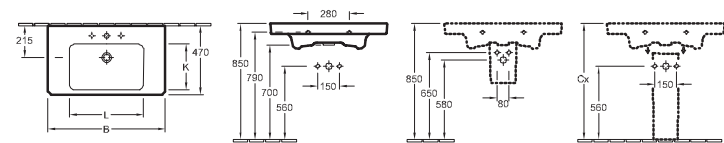

VANITY WASHBASIN SUBWAY 2.0

Model number

7175 80 800 x 470 mm

B K L

800 300 500

7175 A0 1000 x 470 mm

1000 305 550

suitable for 3-hole tap fittings, central tap hole punched out, with overflow

Accessories

pedestal, trap cover