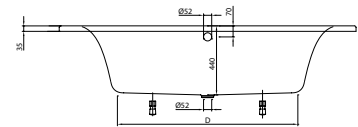

BATH LOOP & FRIENDS

Model number		A	D	H
UBA199LFS6V	1900 x 900 mm	1900	1150	1000
UBA205LFS6V	2050 x 900 mm	2050	1200	1150

Duo, with square inner form

Accessories

matching waste/overflow combination, pipe interruptor, overflow filler (Multiplex Trio)