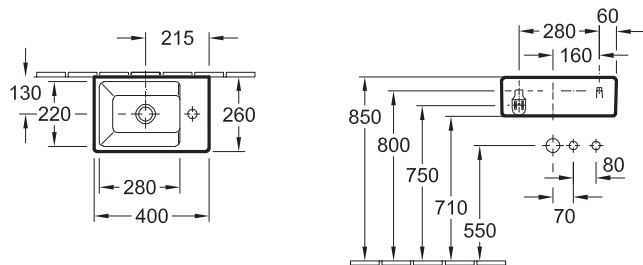

Washbasins

HANDWASHBASIN MEMENTO

Model number

5333 41	400 x 260 mm
5333 4G	400 x 260 mm, ground underside

suitable for 1-hole tap fittings, tap hole punched out, without overflow