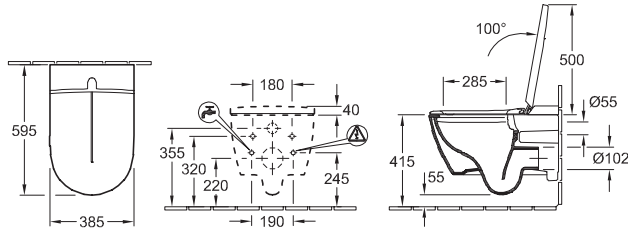

Toilets & Bidets

DESIGN

SHOWER-TOILET, WASH-DOWN TOILET, RIMLESS VICLEAN

Model number

VOE1 00 385 x 595 mm

ViClean-I 100 shower toilet, 385 x 595 x 400 mm, 220-240 V AC / 50 Hz, incl. remote control, seat with lid

DESIGN