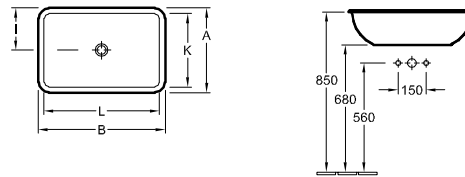

BUILT-IN WASHBASIN LOOP & FRIENDS

Model number		A	B	I	K	L
6145 00	600 x 405 mm	405	600	203	345	540
6145 10	510 x 340 mm	340	510	170	280	450
6145 20	675 x 450 mm	450	675	225	380	615

without tap hole area, with overflow, outside surface glazed

DESIGN