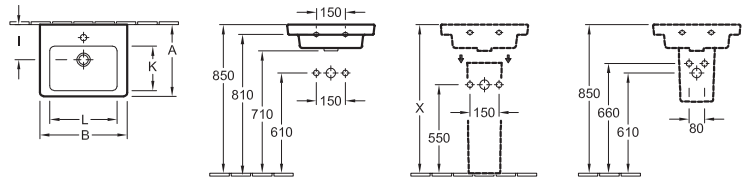

HANDWASHBASIN SUBWAY 2.0

Model number

		A	B	I	K	L
7315 45	450 x 370 mm	370	450	180	230	350
7315 50	500 x 400 mm	400	500	185	250	385

suitable for 1-hole tap fittings, tap hole punched out, with overflow

Accessories

pedestal, trap cover

DESIGN