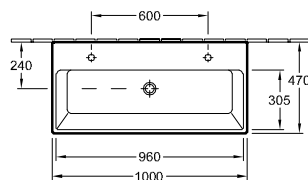

WASHBASIN MEMENTO

Model number

5133 AK	1000 x 470 mm, suitable for 2 1-hole tap fittings, tap holes punched out
5133 AL	1000 x 470 mm, suitable for 3-hole tap fittings, central tap hole punched out with overflow, ground underside