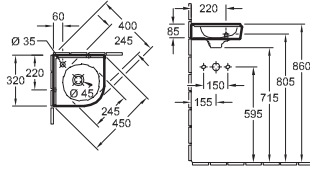

CORNER HANDWASHBASIN O.NOVO

START

Model number

7310 32

320 mm side length

suitable for 1-hole tap fittings, tap hole punched out, with overflow