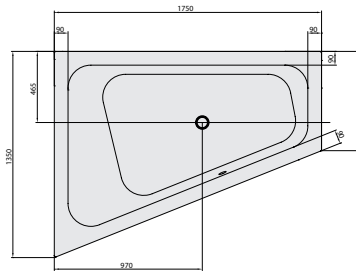

BATH LOOP & FRIENDS

Model number

UBA175LFS9LIV	1750 x 1350 mm, left hand version, with square inner form

UBA175LF09LIV	1750 x 1350 mm, left hand version, with oval inner form

available in left- or right-hand design with an oval or rectangular inner form

Accessories

matching waste/overflow combination, pipe interruptor, overflow filler (Multiplex Trio)