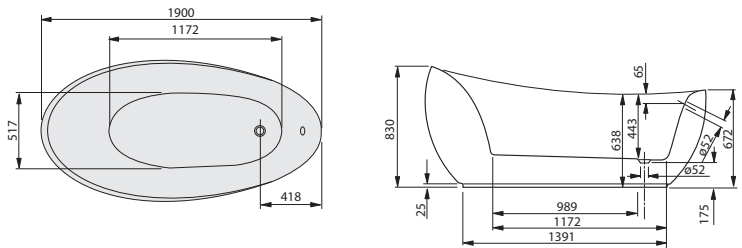

BATH AVEO NEW GENERATION

Model number

UBQ194AVE9W1V	1900 x 950 mm

free-standing, seamless, incl. pre-fitted outlet and overflow (chrome plated), available as Colour on Demand with a coloured panel in more than 200 colours

Accessories

pipe interruptor