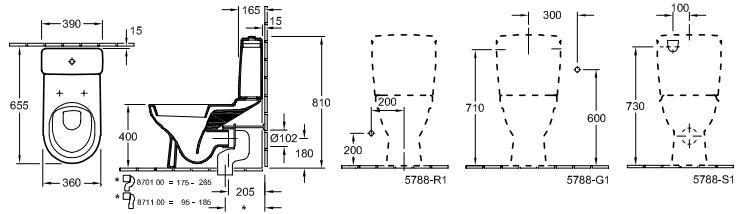

Toilets & Bidets

WASHDOWN WC FOR CLOSE-COUPLED WC-SUITE 0.NOVO

Model number

5658 10	360 x 640 mm
5658 50	360 x 650 mm

Accessories

WC-seat and cover, cistern