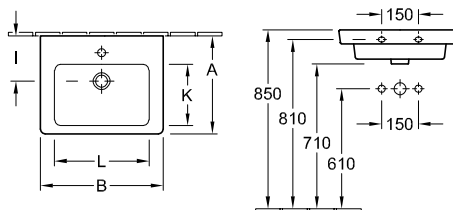

HANDWASHBASIN SUBWAY 2.0

Model number

		A	B	I	K	L
7315 F0	500 x 400 mm	400	500	185	250	385
7315 F5	450 x 370 mm	370	450	180	230	350

suitable for 1-hole tap fittings, tap hole punched out, with overflow