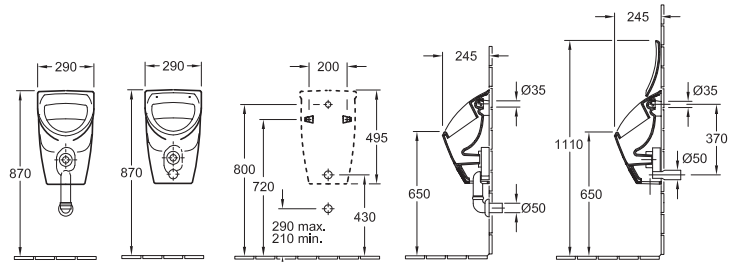

SIPHONIC URINAL COMPACT O.NOVO

Model number

7557 00	290 x 495 x 245 mm

START