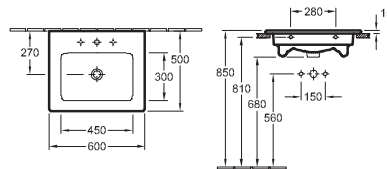

Washbasins

DESIGN

WASHBASIN VENTICELLO

Model number

4124 G6 | 600 x 500 mm

suitable for 3-hole tap fittings, central tap hole punched out, with overflow, ground underside

DESIGN