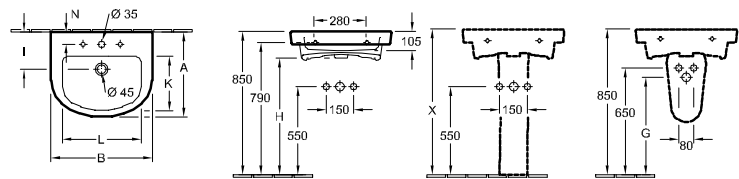

WASHBASIN SUBWAY 2.0

Model number

Model number		A	B	G	H	I	K	L	N
7114 55	550 x 460 mm	460	550	580	705	200	305	430	65
7114 60	600 x 490 mm	490	600	570	690	215	330	465	60
7114 65	650 x 490 mm	490	650	580	700	215	325	510	65

suitable for 3-hole tap fittings, central tap hole punched out, with overflow

Accessories

pedestal, trap cover

DESIGN