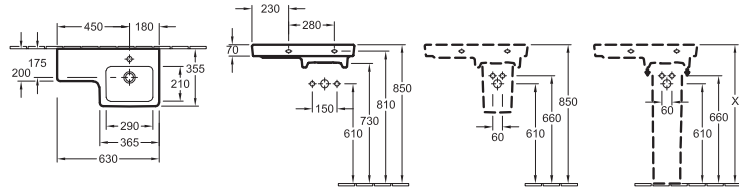

Washbasins

DESIGN

WASHBASIN SUBWAY 2.0

Model number

4115 6R	630 x 355 mm
4115 6L	630 x 355 mm

suitable for 1-hole tap fittings, tap hole punched out, without overflow

Accessories

pedestal, trap cover

DESIGN