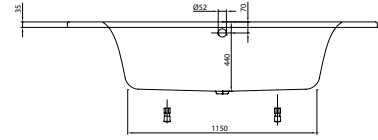

Baths

DESIGN

BATH LOOP & FRIENDS

Model number

UBA140LF03V

1400 x 1400 mm

Duo, with oval inner form

Accessories

matching waste/overflow combination, pipe interruptor, overflow filler (Multiplex Trio)

DESIGN