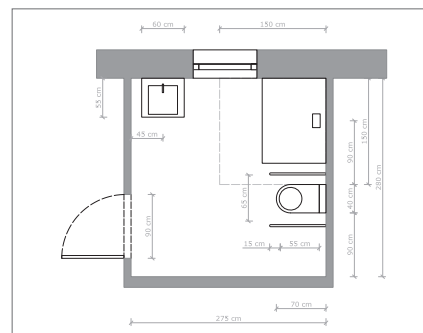

Accessible solutions

Modern aesthetics for contemporary living areas

Accessible bathrooms should look elegant, too. Villeroy & Boch therefore offers a range of attractive products in different forms adapted right down to the last detail to the requirements, for example, of wheelchair users. And each and every one is designed in such a way that its special practicality is not immediately evident. This means that all users, regardless of their physical health or age, can now have their bathrooms designed as they wish.

Accessible solutions from Villeroy & Boch:

- O.novo Vita and Architectura Vita collections
- Wheelchair-compatible washbasins with more leg room and handles or grooves to facilitate pulling up a wheelchair and to provide support
- Raised toilet for retrofitting
- Elongated toilet makes it easier to transfer from the wheelchair to the toilet
- Floor-flush ceramic, Quaryl® and acrylic shower trays
- Product and space compliance according to DIN 18040 for accessible design

According to German standard DIN 18040-1.