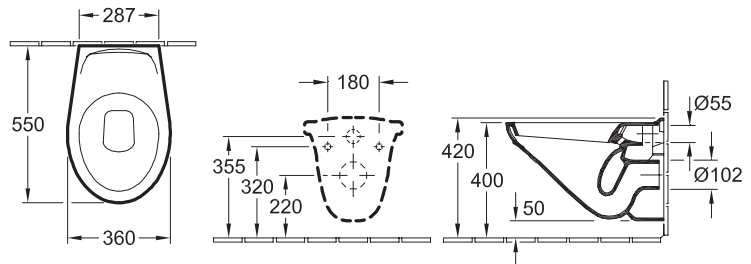

WASHDOWN WC 0.NOVO

Model number

7677 10	360 x 550 mm

without holes for WC-seat and cover, with ceramic seat rim

START