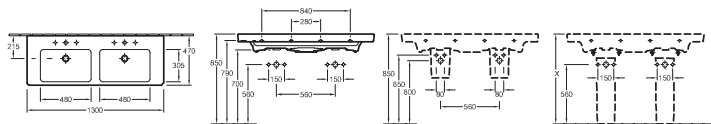

DESIGN DOUBLE VANITY WASHBASIN SUBWAY 2.0

Model number	
7175 D0	1300 x 470 mm

suitable for 2 3-hole tap fittings, central tap holes punched out, with overflow

Accessories

pedestal, trap cover