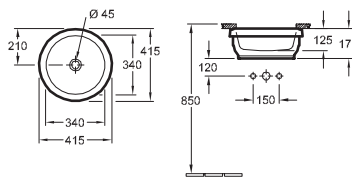

UNDERCOUNTER WASHBASIN ARCHITECTURA

Model number

4175 40	340 mm diameter

without tap hole area, with overflow, outside surface glazed

PLUS