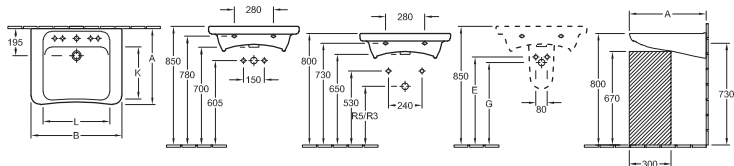

## WASHBASIN VITA ARCHITECTURA VITA

Model number		A	B	E	G	K	L
5178 60	600 x 555 mm, central tap hole punched out	555	600	650	600	370	435
5178 62	600 x 555 mm, 5 tap hole positions can be selected as required	555	600	650	600	370	435
5178 65	650 x 550 mm, 5 tap hole positions can be selected as required	550	650	630	590	375	480
5178 67	650 x 550 mm, central tap hole punched out	550	650	630	590	375	480