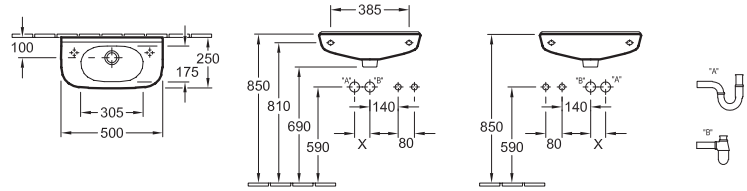

Washbasins

HANDWASHBASIN COMPACT O.NOVO

START

Model number

5361 50

500 x 250 mm

suitable for 1-hole tap fittings, pre-punched tap holes on sides, with overflow