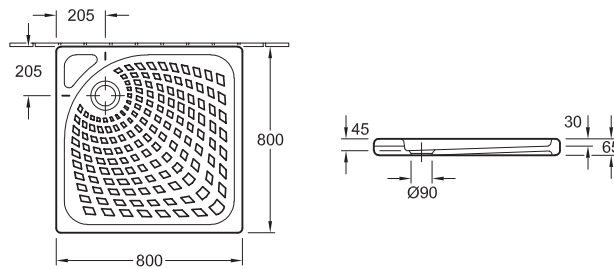

SHOWER TRAY O.NOVO

Model number	
6215 80	800 x 800 x 65 mm

square, suitable for surface-mounted or flush-fit installation

START