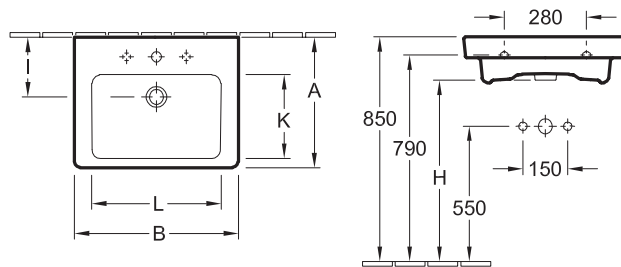

WASHBASIN SUBWAY 2.0

Model number		A	B	H	I	K	L
7113 F0	600 x 470 mm	470	600	700	215	305	465
7113 F5	550 x 440 mm	440	550	705	200	280	430
7113 FA	650 x 470 mm	470	650	700	215	300	500

suitable for 3-hole tap fittings, central tap hole punched out, with overflow

DESIGN