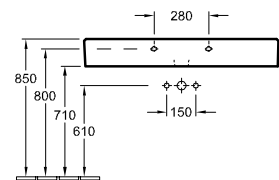

WASHBASIN MEMENTO

Model number

5133 AK	1000 x 470 mm, suitable for 2 1-hole tap fittings, tap holes punched out
5133 AL	1000 x 470 mm, suitable for 3-hole tap fittings, central tap hole punched out with overflow, ground underside