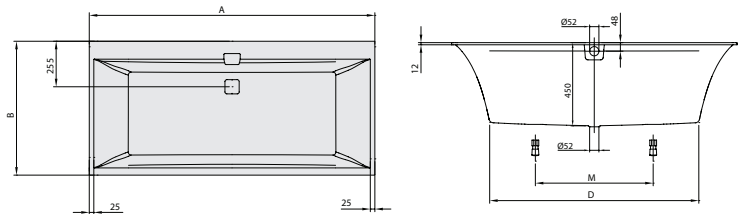

Baths

BATH SQUARO EDGE 12

Model number		A	B	D	M
UBQ160SQE2DV	1600 x 750 mm	1600	750	1150	660
UBQ170SQE2DV	1700 x 750 mm	1700	750	1200	720
UBQ180SQE2DV	1800 x 800 mm	1800	800	1200	720
UBQ190SQE2DV	1900 x 900 mm	1900	900	1250	820

Accessories

water inlet, pipe interruptor