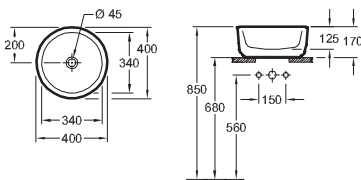

SURFACE-MOUNTED WASHBASIN ARCHITECTURA

PLUS

Model number	
4125 40	400 mm diameter

for wall-mounted washbasin mixers or tall pillar tap fittings, without tap hole area, with overflow