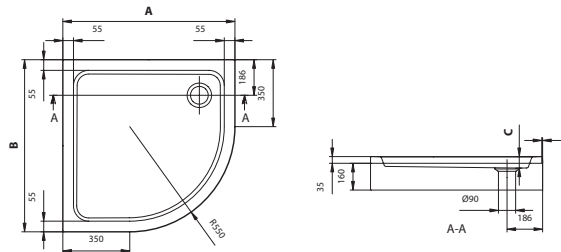

Shower trays

START

SHOWER TRAY O.NOVO

Model number		A	B	C
UDA0906DEN4V	900 x 900 mm	900	900	60

quarter circle

PREMIUM