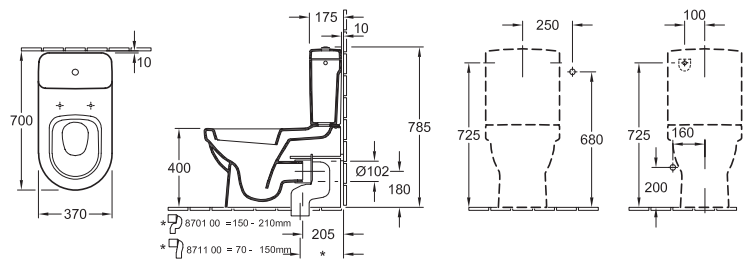

WASHDOWN WC FOR CLOSE-COUPLED WC-SUITE ARCHITECTURA

Model number

5683 10 | 370 x 690 mm

Accessories

WC-seat and cover, WC-seat and cover SlimSeat, cistern

PLUS