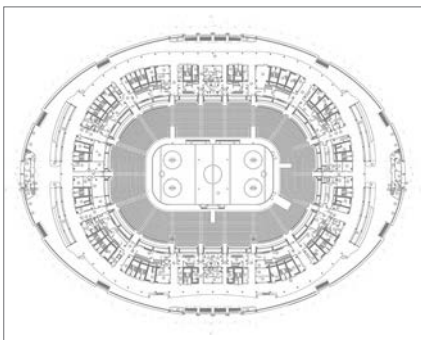

Bolshoy Ice Dome, Sochi

Sanitary concept for 12,000 people

One of the challenges in the planning of sites for large events is to integrate innovative architecture in order to attract tourists and to turn the site into a prestige object for the city or sports club concerned. One example is the Bolshoy Ice Dome in Sochi which was designed by the Mostovik architect's office for the 2014 Winter Olympics. Of even greater importance in stadium are an optimised infrastructure and reliable supply system. This includes service functions like public toilets. Around 1,000 sanitary ware products from the O.novo, Subway and Architectura collections from Villeroy & Boch were used in the Bolshoy Ice Dome.

Project name:	Bolshoy Ice Dome
Location:	Sochi, Russia
Completion:	2012
Developer:	SC Olympstroy
Architect:	MC Mostovik architectural office
Website:	www.mostovik.ru
Engineers:	Andrey Ustinov, Andrey Veter
Capacity:	12,000 seats
Site area:	18,534 m²
Usable space:	54,870 m²
Products:	O.novo toilets and washbasins Subway urinals and washbasins Architectura toilets and washbasins