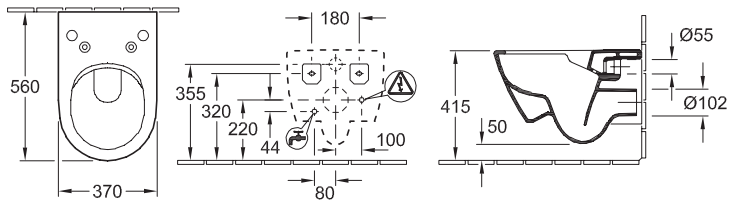

VICLEAN WASH-DOWN WC, RIMLESS SUBWAY 2.0

Model number

5614 R5 370 x 560 mm

only for ViClean-L smart toilet seat

Accessories

electronic bidet seat

DESIGN