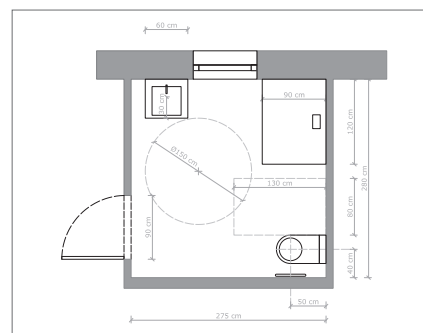

According to French standards NF P99-611 and NF P91-201.