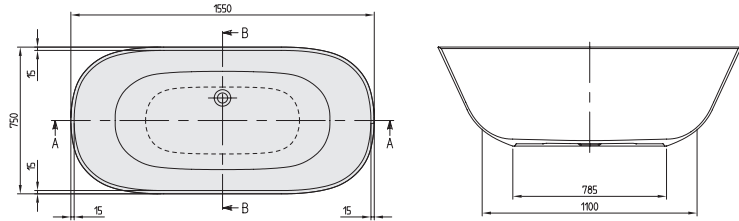

Baths

BATH ANTHEUS

Model number		A	B	D	M
UBQ155ANH7F400V	1550 x 750 mm	1550	750	1100	850
UBQ175ANH7F400V	1750 x 800 mm	1750	800	1270	1050

free-standing, available as Colour on Demand with a coloured panel in more than 200 colours

Accessories

Push-to-Open valve without overflow function, invisible ViFlow+ overflow incl. electronic controls with integrated pressure sensor