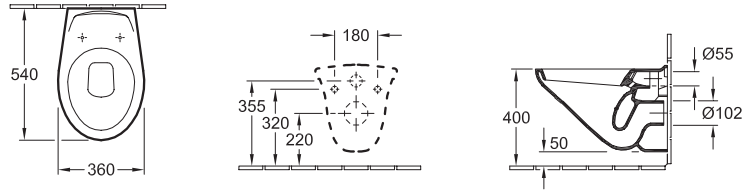

Toilets & Bidets

START

WASHDOWN WC 0.NOVO

Model number

7682 10	360 x 540 mm

Accessories

WC-seat and cover

START