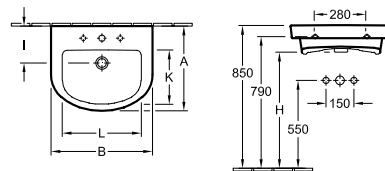

WASHBASIN SUBWAY 2.0

Model number

Model number		A	B	H	I	K	L
7114 F0	600 x 490 mm	490	600	690	215	330	465
7114 F5	550 x 460 mm	460	550	705	200	305	430
7114 FA	650 x 490 mm	490	650	700	215	325	510

suitable for 3-hole tap fittings, central tap hole punched out, with overflow