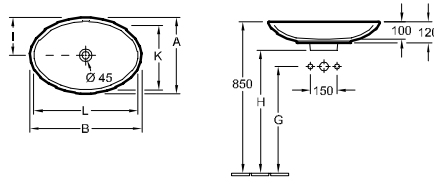

SURFACE-MOUNTED WASHBASIN LOOP & FRIENDS

Model number		A	B	G	H	I	K	L
5151 00	585 x 380 mm	380	585	580	700	190	340	545
5151 10	630 x 430 mm	430	630	570	690	215	390	590

for wall-mounted washbasin mixers or tall pillar tap fittings, without tap hole area, with overflow

DESIGN