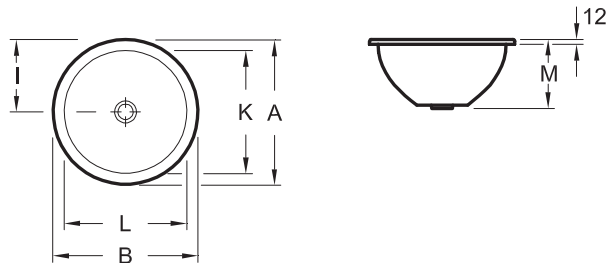

Washbasins

UNDERCOUNTER WASHBASIN LOOP & FRIENDS

Model number		A	B	I	K	L	M
6180 28	280 mm diameter	340	340	170	280	280	165
6180 33	330 mm diameter	390	390	195	330	330	185
6180 38	380 mm diameter	450	450	225	380	380	205
6180 43	440 mm diameter	525	525	263	440	440	225

without tap hole area, with overflow, outside surface glazed