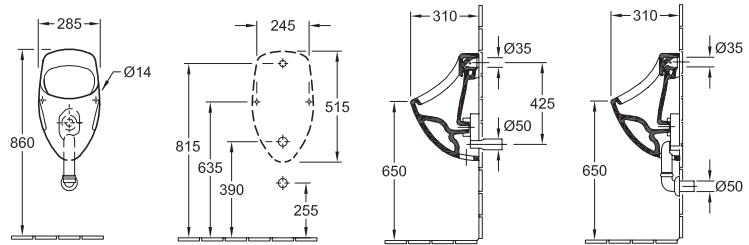

Urinals

START

SIPHONIC URINAL 0.NOVO

Model number

7507 00 | 285 x 515 x 310 mm

START