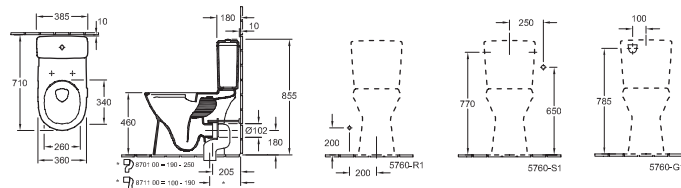

WASHDOWN WC FOR CLOSE-COUPLED WC-SUITE, RIMLESS VITA O.NOVO VITA

Model number

4620 R0 | 360 x 710 mm

Accessories

WC-seat and cover, WC-seat and cover Vita, cistern

DESIGN