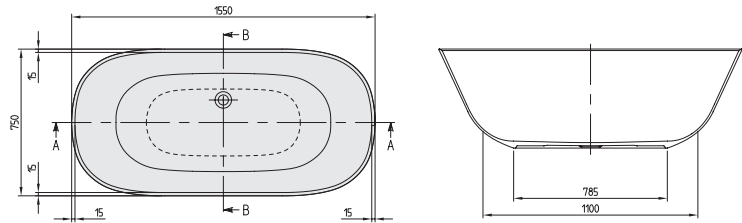

### Model number

<b>UBQ155ANH7F200V</b>	1550 x 750 mm
<b>UBQ175ANH7F200V</b>	1750 x 800 mm

free-standing, available as Colour on Demand with a coloured panel in more than 200 colours