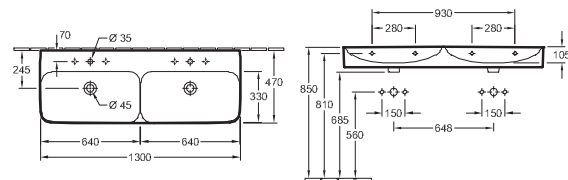

DOUBLE WASHBASIN FINION

Model number

4139 D5	1300 x 470 mm
4139 DK	1300 x 470 mm, ground underside

suitable for 2 3-hole tap fittings, central tap holes punched out, with overflow