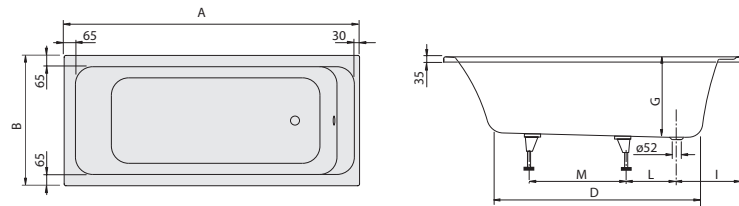

BATH ARCHITECTURA

Model number		A	B	D	G	I	L	M
UBA147ARA2V	1400 x 700 mm	1400	700	966	460	338	170	500
UBA157ARA2V	1500 x 700 mm	1495	700	1066	460	338	170	550
UBA167ARA2V	1600 x 700 mm	1600	700	1150	460	348	170	610
UBA177ARA2V	1700 x 700 mm	1695	700	1171	480	368	180	640
UBA170ARA2V	1700 x 750 mm	1695	750	1171	480	368	180	640

Accessories

matching waste/overflow combination, pipe interruptor, overflow filler (Multiplex Trio)