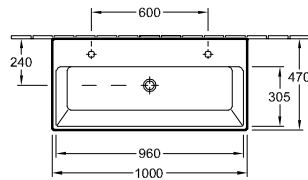

Washbasins

WASHBASIN MEMENTO

Model number

5133 A4	1000 x 470 mm, suitable for 2 1-hole tap fittings, tap holes punched out
5133 A5	1000 x 470 mm, suitable for 3-hole tap fittings, central tap hole punched out with overflow