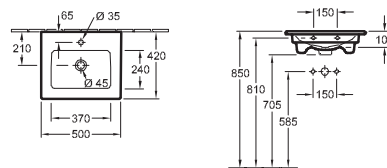

HANDWASHBASIN VENTICELLO

Model number

4124 50 | 500 x 420 mm

suitable for 1-hole tap fittings, tap hole punched out, with overflow