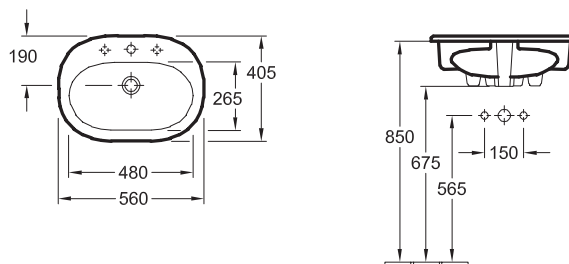

BUILT-IN WASHBASIN 0.NOVO

START

Model number

4161 56	560 x 405 mm

suitable for 3-hole tap fittings, central tap hole punched out, with overflow