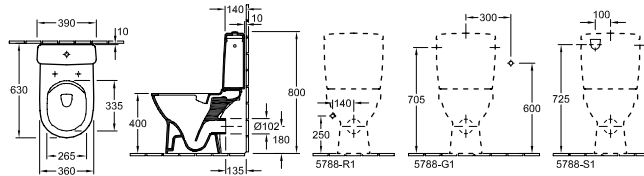

Toilets & Bidets

WASHDOWN WC FOR CLOSE-COUPLED WC-SUITE, RIMLESS COMPACT O.NOVO

START

Model number

5689 R0	360 x 610 mm

Accessories

WC-seat and cover, cistern