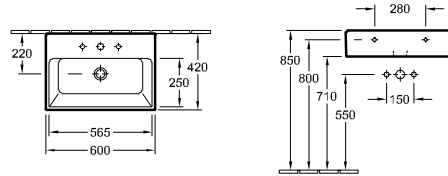

Washbasins

PREMIUM

WASHBASIN MEMENTO

Model number

5133 60	600 x 420 mm
5133 6L	600 x 420 mm, ground underside
5133 50	500 x 420 mm
5133 5L	500 x 420 mm, ground underside

suitable for 3-hole tap fittings, central tap hole punched out, with overflow

PREMIUM