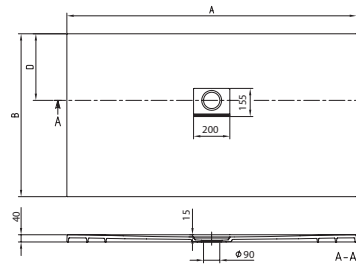

SHOWER TRAY SQUARO INFINITY

Model number		
UDQ1810SQI2V	1800 x 1000 mm	
standard models for all installation types, other dimensions can be cut to size as required, (recommended: Mepa installation system art. no. U91411400)		

DESIGN