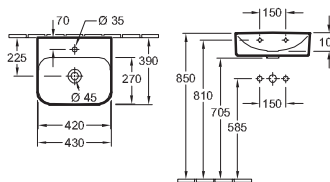

HANDWASHBASIN FINION

Model number

4364 43	430 x 390 mm
4364 4L	430 x 390 mm, ground underside

suitable for 1-hole tap fittings, tap hole punched out, without overflow