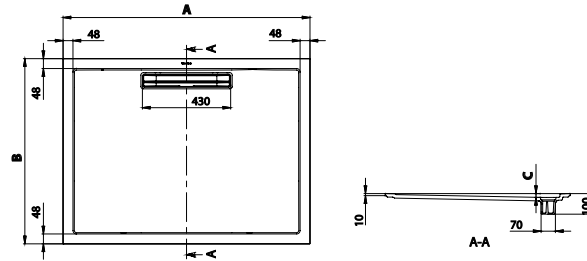

Shower trays

PREMIUM

SHOWER TRAY SQUARO

Model number		A	B	C
UDQ1290SQR2V	1200 x 900 mm	1200	900	18
rectangular, SuperFlat				

DESIGN