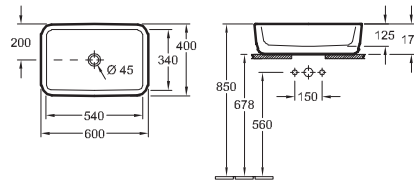

SURFACE-MOUNTED WASHBASIN ARCHITECTURA

Model number

4127 60	600 x 400 mm

for wall-mounted washbasin mixers or tall pillar tap fittings, without tap hole area, with overflow

PLUS