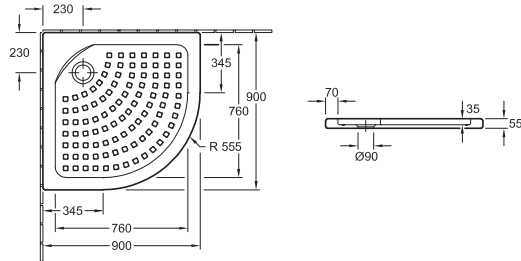

Shower trays

START

CORNER SHOWER TRAY O.NOVO

Model number

6209 90	900 x 900 x 55 mm

quarter circle, suitable for surface-mounted or flush-fit installation

START