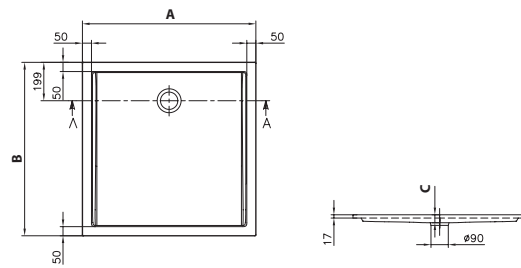

SHOWER TRAY FUTURION FLAT

Model number

	A	B	C
UDQ0900FFL1V	900	900	17

square