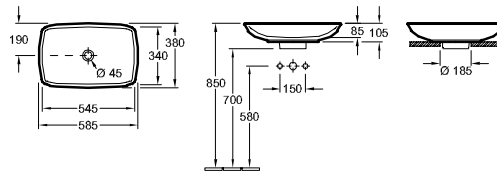

SURFACE-MOUNTED WASHBASIN LOOP & FRIENDS

Model number	
5154 00	585 x 380 mm

for wall-mounted washbasin mixers or tall pillar tap fittings, without tap hole area, with overflow