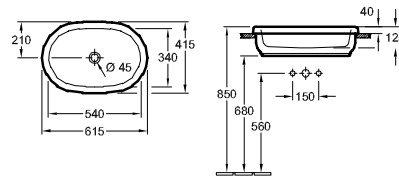

BUILT-IN WASHBASIN ARCHITECTURA

Model number

4166 60

615 x 415 mm

without tap hole area, with overflow, outside surface glazed