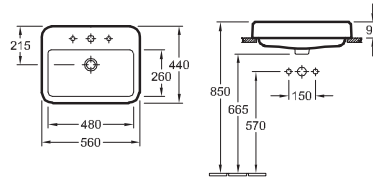

Washbasins

PLUS

BUILT-IN WASHBASIN ARCHITECTURA

Model number

4193 55	550 x 430 mm

suitable for 3-hole tap fittings, central tap hole punched out, with overflow, outside surface glazed

PLUS