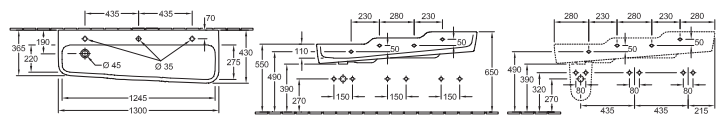

MULTIPLE WASHBASIN O.NOVO KIDS

Model number

4A08 13	1300 x 430 mm

suitable for 3-hole tap fittings, 3 tap holes punched out, without overflow

Accessories

trap cover