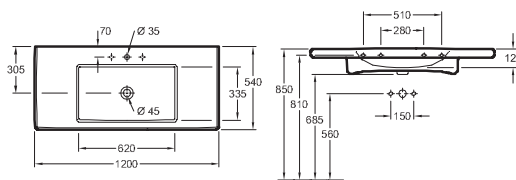

Washbasins

PREMIUM

VANITY WASHBASIN ANTHEUS

Model number

4A10 C5	1200 x 540 mm
4A09 A5	1000 x 540 mm

suitable for 3-hole tap fittings, central tap hole punched out, with overflow

PREMIUM