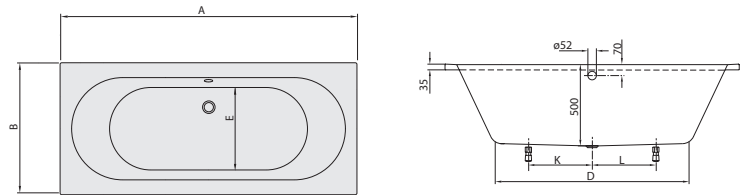

BATH O.NOVO

Model number		A	B	D	E	K	L
UBA180CAS2V	1800 x 800 mm	1795	795	1190	400	390	390
UBA190CAS2V	1900 x 900 mm	1900	900	1290	500	400	400

Duo

Accessories

matching waste/overflow combination, pipe interruptor, overflow filler (Multiplex Trio)