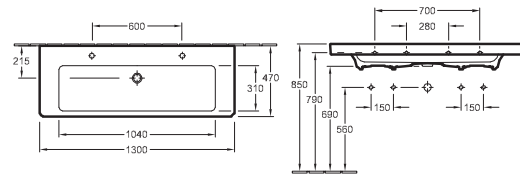

VANITY WASHBASIN SUBWAY 2.0

Model number

7176 D2 1300 x 470 mm

suitable for 2 1-hole tap fittings, tap holes punched out, with overflow

DESIGN