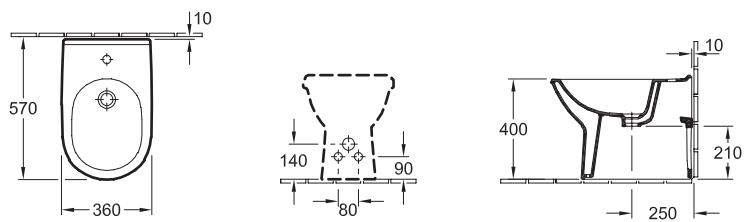

BIDET O.NOVO

Model number

5461 00 | 360 x 560 mm

suitable for 1-hole tap fittings, tap hole punched out, with overflow