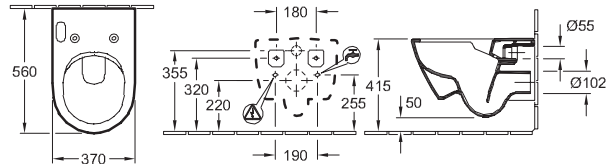

Toilets & Bidets

DESIGN

VICLEAN WASH-DOWN WC, RIMLESS SUBWAY 2.0

Model number

5614 R4 | 370 x 560 mm

only for ViClean-U+ electronic bidet seat

Accessories

electronic bidet seat

PLUS