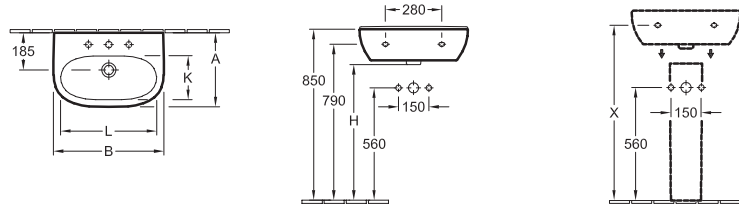

Washbasins

WASHBASIN COMPACT 0.NOVO

START

Model number

Model number		A	B	H	K	L
5166 55	550 x 370 mm	370	550	675	220	480

suitable for 3-hole tap fittings, central tap hole punched out, with overflow

Accessories

pedestal