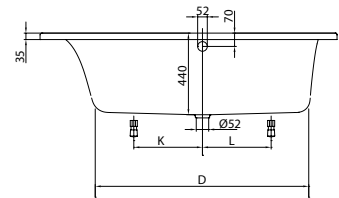

Baths

DESIGN

BATH LOOP & FRIENDS

Model number		A	B	D	K	L
UBA167LFS2V	1600 x 700 mm	1600	700	1150	370	370
UBA177LFS2V	1700 x 700 mm	1700	700	1200	390	390
UBA170LFS2V	1700 x 750 mm	1700	750	1200	390	390
UBA180LFS2V	1800 x 800 mm	1800	800	1200	350	350
UBA199LFS2V	1900 x 900 mm	1900	900	1200	400	400

Duo, with square inner form

Accessories

matching waste/overflow combination, pipe interruptor, overflow filler (Multiplex Trio)

DESIGN