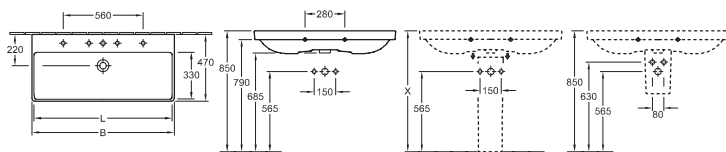

VANITY WASHBASIN AVENTO

Model number

Model number		B	L
4156 A1	1000 x 470 mm, suitable for 2 1-hole tap fittings, tap holes punched out, without overflow	1000	980
4156 80	800 x 470 mm, suitable for 3-hole tap fittings, central tap hole punched out, with overflow	800	770

Accessories

pedestal, trap cover