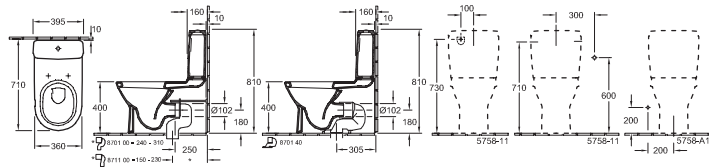

# Toilets & Bidets

**WASH-OUT WC O.NOVO**

**Model number**

<b>7619 01</b>	355 x 465 mm
<b>7619 10</b>	355 x 465 mm

**Accessories**

WC-seat and cover

**WASHDOWN WC FOR CLOSE-COUPLED WC-SUITE O.NOVO**

**Model number**