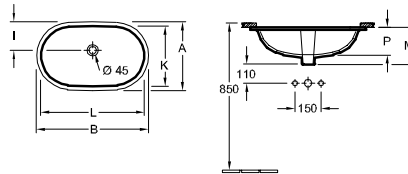

Washbasins

UNDERCOUNTER WASHBASIN O.NOVO

Model number		A	B	I	K	L	M	P
4162 50	530 x 320 mm	370	580	145	320	530	200	150
4162 60	600 x 350 mm	400	650	165	350	600	208	160

without tap hole area, with overflow