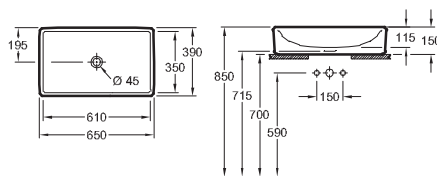

SURFACE-MOUNTED WASHBASIN ANTHEUS

Model number

4A10 65	650 x 388 mm

for wall-mounted washbasin mixers or tall pillar tap fittings, without tap hole area, without overflow

PLUS