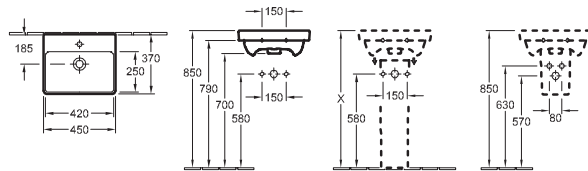

Washbasins

DESIGN

HANDWASHBASIN AVENTO

Model number

7358 45	450 x 370 mm

suitable for 1-hole tap fittings, tap hole punched out, with overflow

Accessories

pedestal, trap cover

DESIGN