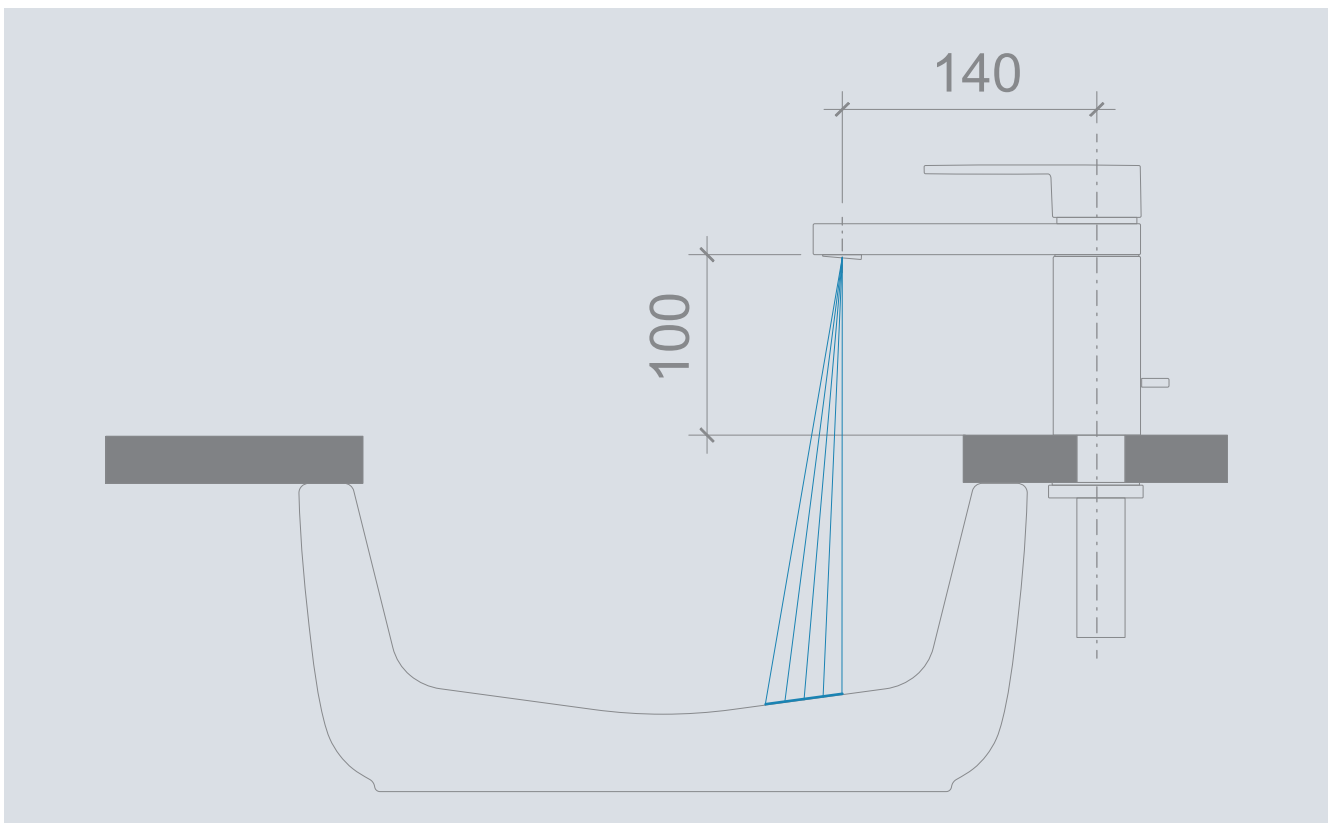

Semi-recessed washbasin for tap fitting with single lever washbasin mixer.

Undercounter washbasin with single lever washbasin mixer.

Wall-mounted washbasin with single lever washbasin mixer.

Where the water hits the basin – ideally just in front or behind the outlet valve depends on the height, projection and jet angle. As a rule: the shallower the basin, the greater the danger of splashing.