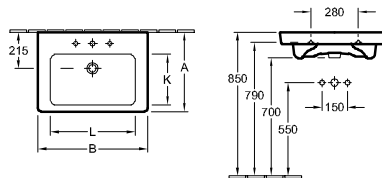

WASHBASIN SUBWAY 2.0

Model number		A	B	K	L
7113 KG	650 x 470 mm	470	650	300	500
7113 6G	600 x 470 mm	470	600	305	465

suitable for 3-hole tap fittings, central tap hole punched out, with overflow, ground underside